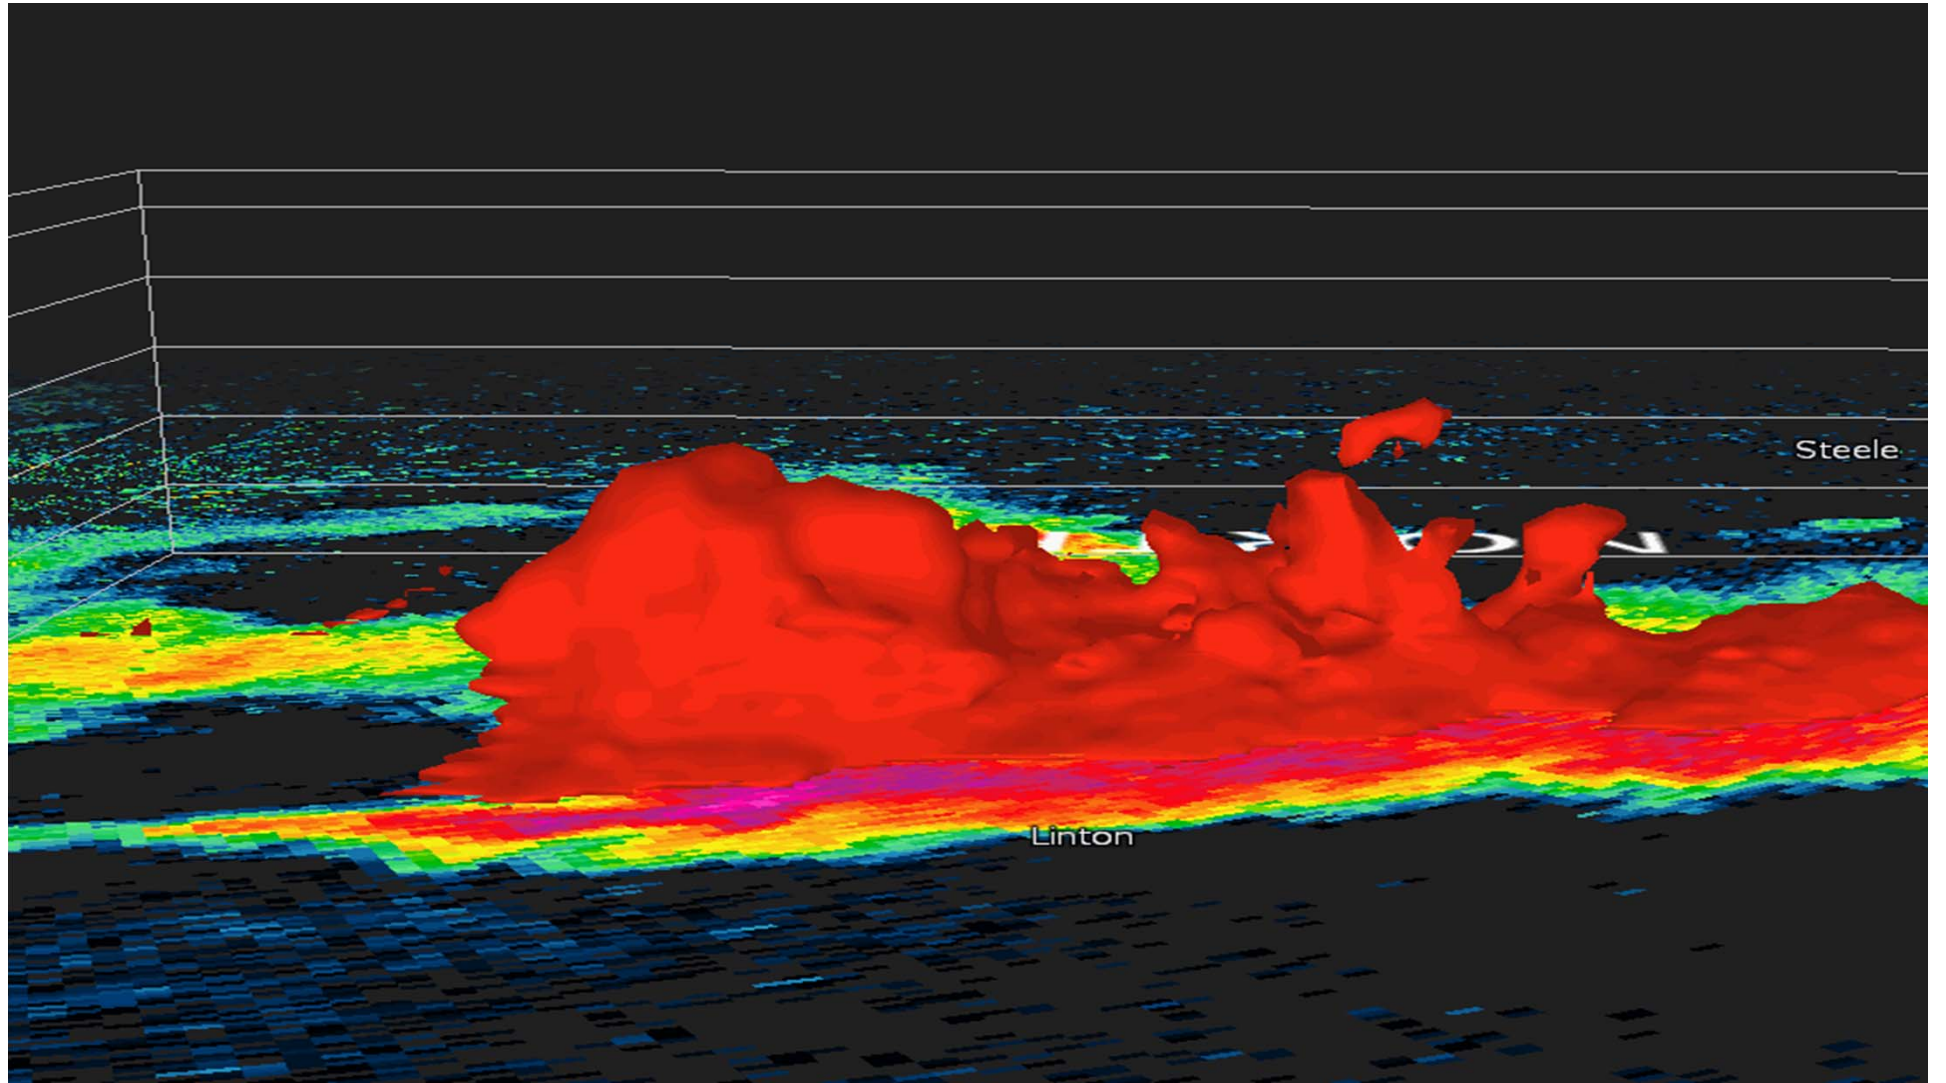

## LINTON 5N Daily Observations from July 1, 2016 to July 31, 2016

North Dakota Agricultural Weather Network (NDAWN)

Year	Mo	Da	Max Temp (F)	Min Temp (F)	Avg Soil Temp (F)	Avg Turf Temp (F)	Avg Wind Spd (MPH)	Max Wind Spd (MPH)	Avg Wind Dir (deg)	Avg Wind DirSD (deg)	Total Solar Rad (Lys)	Total PET (inch)	Rain- fall (inch)	Avg Dew Pt (F)
2016	7	1	71.5	43.9	73.6	69.4	10.1	26	121	29	438	0.23	0.08	48
2016	7	2	82.8	53.5	74.9	69.3	10.0	28	155	16	664	0.36	0.00	53
2016	7	3	82.6	56.9	76.1	69.9	13.9	29	156	19	434	0.25	0.05	59
2016	7	4	96.2	60.1	80.0	71.9	8.1	23	155	76	665	0.41	0.00	59
2016	7	5	82.8	58.5	82.2	72.7	8.4	31	33	37	664	0.35	0.00	54
2016	7	6	84.5	59.4	78.8	71.6	8.4	33	69	61	392	0.27	0.41	54
2016	7	7	77.6	54.5	72.3	69.4	10.7	29	299	54	421	0.24	0.02	55
2016	7	8	81.1	50.6	75.7	69.3	6.4	20	35	64	679	0.29	0.00	53
2016	7	9	90.3	60.2	78.0	71.2	16.2	42	135	35	539	0.37	0.16	61
2016	7	10	87.8	58.7	80.2	73.1	16.5	48	116	48	607	0.36	0.92	63
2016	7	11	77.0	57.4	74.4	68.6	10.4	61	162	60	398	0.17	2.28	61
2016	7	12	81.2	58.0	72.6	68.2	21.6	49	262	11	689	0.40	0.00	51
2016	7	13	79.1	56.4	74.7	67.9	15.0	34	287	15	594	0.33	0.00	54
2016	7	14	71.8	56.0	73.4	67.7	7.4	21	335	41	423	0.18	0.00	54