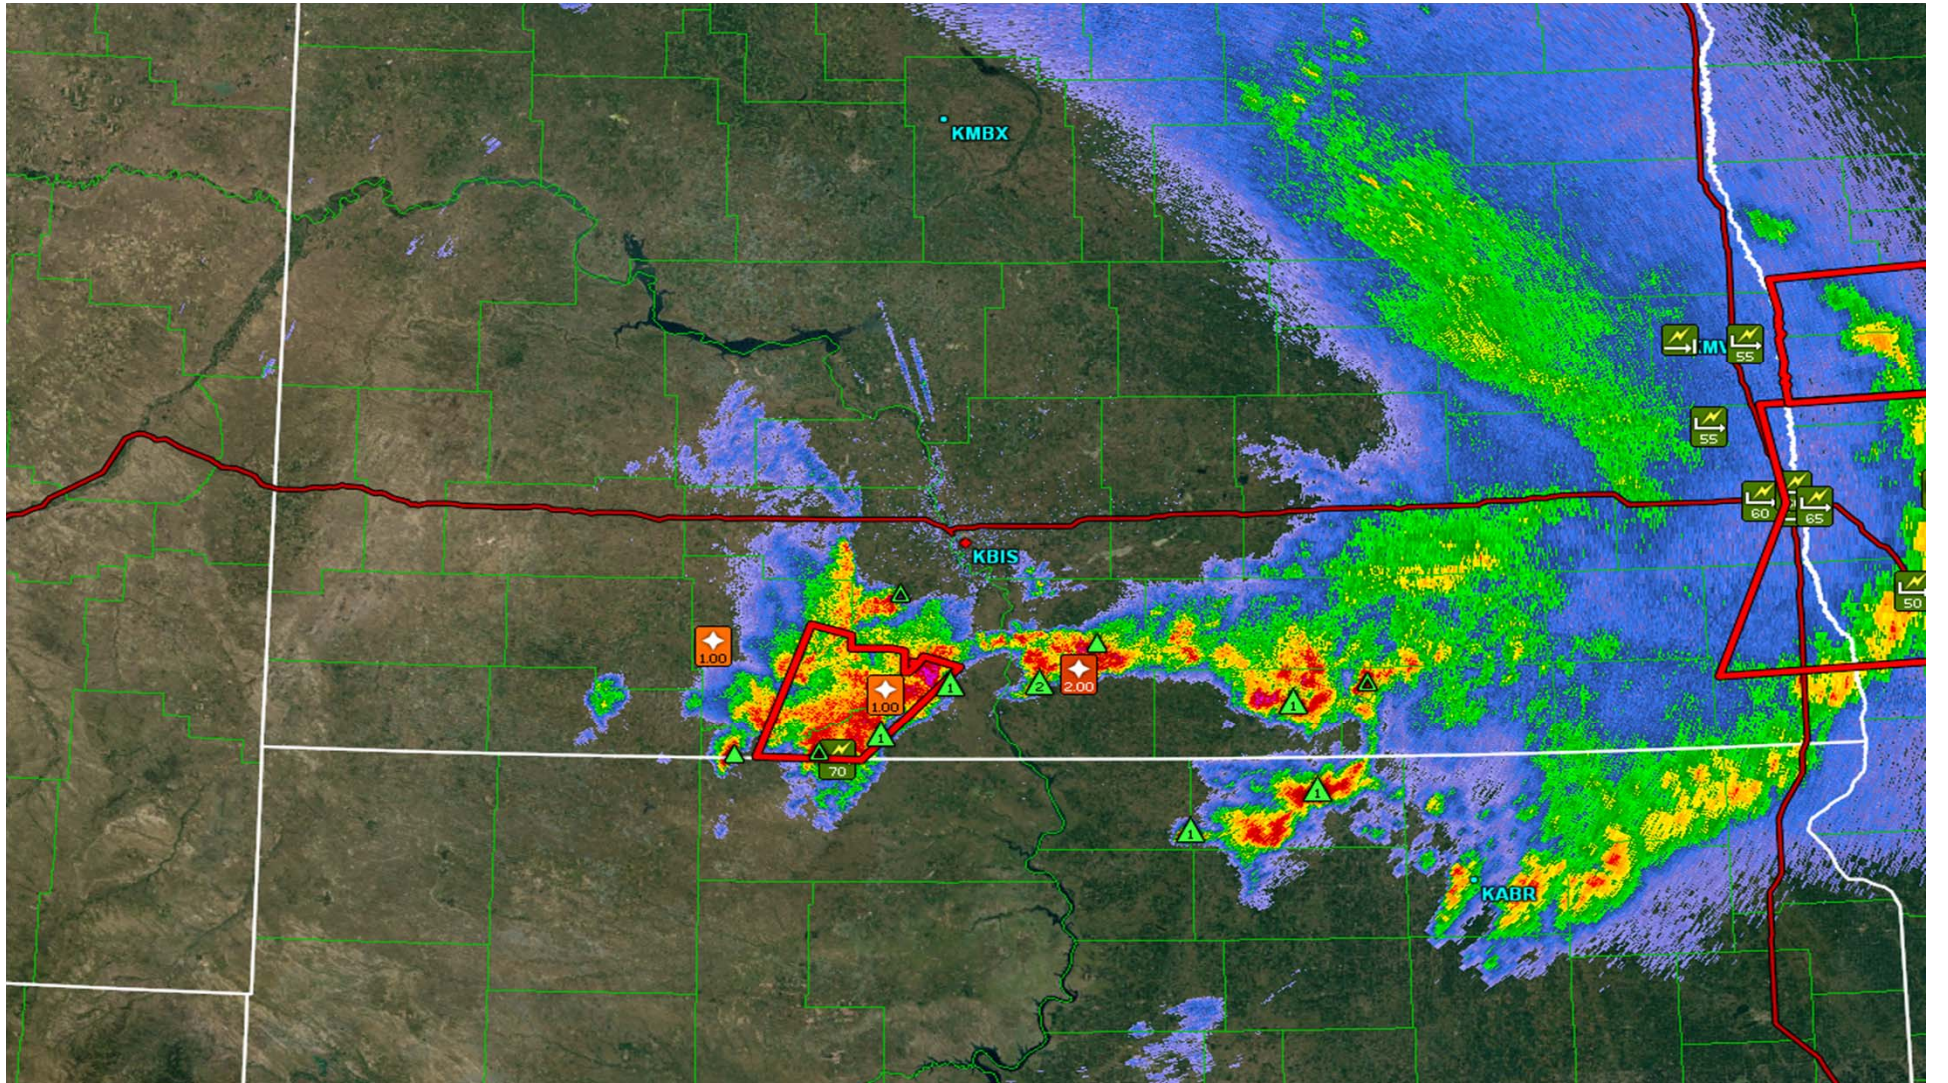

## LINTON 5N Daily Observations from July 1, 2016 to July 31, 2016

North Dakota Agricultural Weather Network (NDAWN)

Year	Mo	Da	Max Temp (F)	Min Temp (F)	Avg Soil Temp (F)	Avg Turf Temp (F)	Avg Wind Spd (MPH)	Max Wind Spd (MPH)	Avg Wind Dir (deg)	Avg Wind DirSD (deg)	Total Solar Rad (Lys)	Total PET (inch)	Rain- fall (inch)	Avg Dew Pt (F)
2016	7	1	71.5	43.9	73.6	69.4	10.1	26	121	29	438	0.23	0.08	48
2016	7	2	82.8	53.5	74.9	69.3	10.0	28	155	16	664	0.36	0.00	53
2016	7	3	82.6	56.9	76.1	69.9	13.9	29	156	19	434	0.25	0.05	59
2016	7	4	96.2	60.1	80.0	71.9	8.1	23	155	76	665	0.41	0.00	59
2016	7	5	82.8	58.5	82.2	72.7	8.4	31	33	37	664	0.35	0.00	54
2016	7	6	84.5	59.4	78.8	71.6	8.4	33	69	61	392	0.27	0.41	54
2016	7	7	77.6	54.5	72.3	69.4	10.7	29	299	54	421	0.24	0.02	55
2016	7	8	81.1	50.6	75.7	69.3	6.4	20	35	64	679	0.29	0.00	53
2016	7	9	90.3	60.2	78.0	71.2	16.2	42	135	35	539	0.37	0.16	61
2016	7	10	87.8	58.7	80.2	73.1	16.5	48	116	48	607	0.36	0.92	63
2016	7	11	77.0	57.4	74.4	68.6	10.4	61	162	60	398	0.17	2.28	61
2016	7	12	81.2	58.0	72.6	68.2	21.6	49	262	11	689	0.40	0.00	51
2016	7	13	79.1	56.4	74.7	67.9	15.0	34	287	15	594	0.33	0.00	54
2016	7	14	71.8	56.0	73.4	67.7	7.4	21	335	41	423	0.18	0.00	54