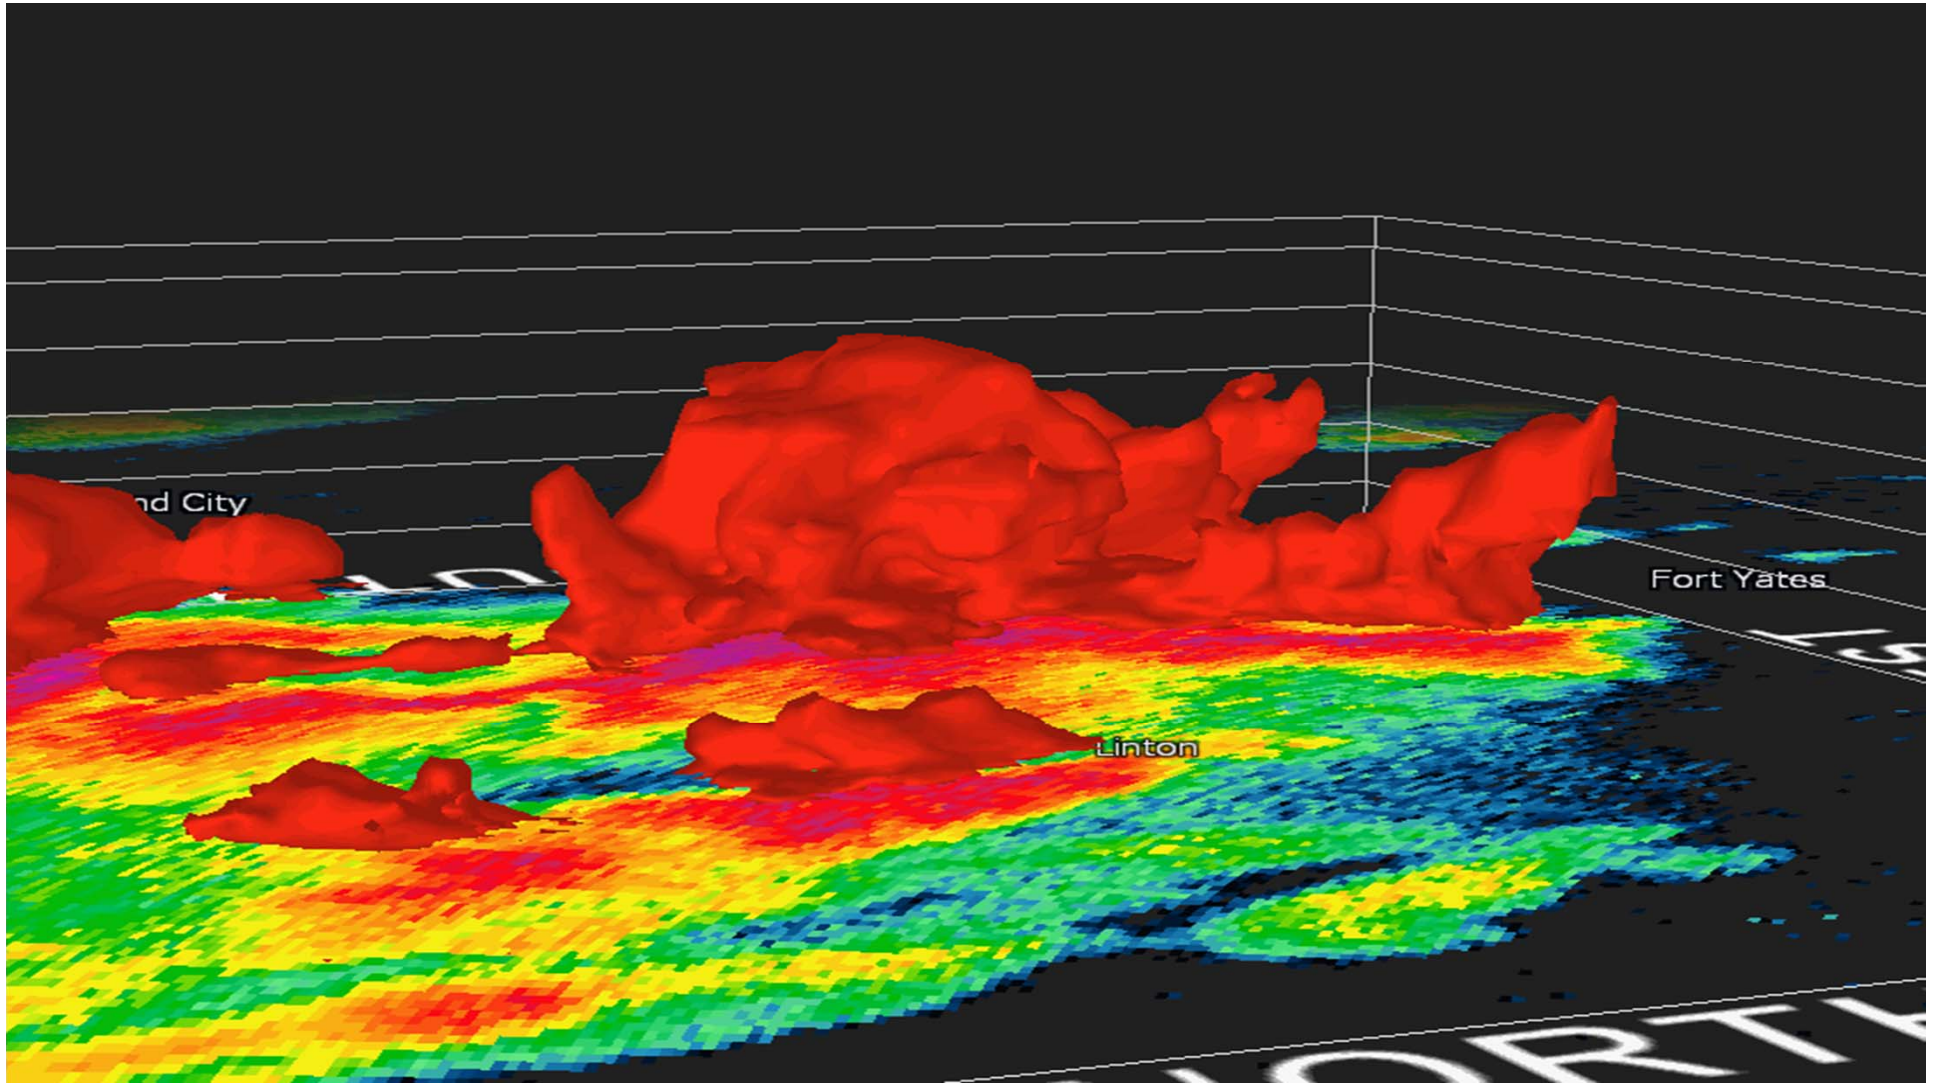

## LINTON 5N Daily Observations from July 1, 2016 to July 31, 2016

North Dakota Agricultural Weather Network (NDAWN)

Year	Mo	Da	Max Temp (F)	Min Temp (F)	Avg Soil Temp (F)	Avg Turf Temp (F)	Avg Wind Spd (MPH)	Max Wind Spd (MPH)	Avg Wind Dir (deg)	Avg Wind DirSD (deg)	Total Solar Rad (Lys)	Total PET (inch)	Rain- fall (inch)	Avg Dew Pt (F)
2016	7	1	71.5	43.9	73.6	69.4	10.1	26	121	29	438	0.23	0.08	48
2016	7	2	82.8	53.5	74.9	69.3	10.0	28	155	16	664	0.36	0.00	53
2016	7	3	82.6	56.9	76.1	69.9	13.9	29	156	19	434	0.25	0.05	59
2016	7	4	96.2	60.1	80.0	71.9	8.1	23	155	76	665	0.41	0.00	59
2016	7	5	82.8	58.5	82.2	72.7	8.4	31	33	37	664	0.35	0.00	54
2016	7	6	84.5	59.4	78.8	71.6	8.4	33	69	61	392	0.27	0.41	54
2016	7	7	77.6	54.5	72.3	69.4	10.7	29	299	54	421	0.24	0.02	55
2016	7	8	81.1	50.6	75.7	69.3	6.4	20	35	64	679	0.29	0.00	53
2016	7	9	90.3	60.2	78.0	71.2	16.2	42	135	35	539	0.37	0.16	61
2016	7	10	87.8	58.7	80.2	73.1	16.5	48	116	48	607	0.36	0.92	63
2016	7	11	77.0	57.4	74.4	68.6	10.4	61	162	60	398	0.17	2.28	61
2016	7	12	81.2	58.0	72.6	68.2	21.6	49	262	11	689	0.40	0.00	51
2016	7	13	79.1	56.4	74.7	67.9	15.0	34	287	15	594	0.33	0.00	54
2016	7	14	71.8	56.0	73.4	67.7	7.4	21	335	41	423	0.18	0.00	54