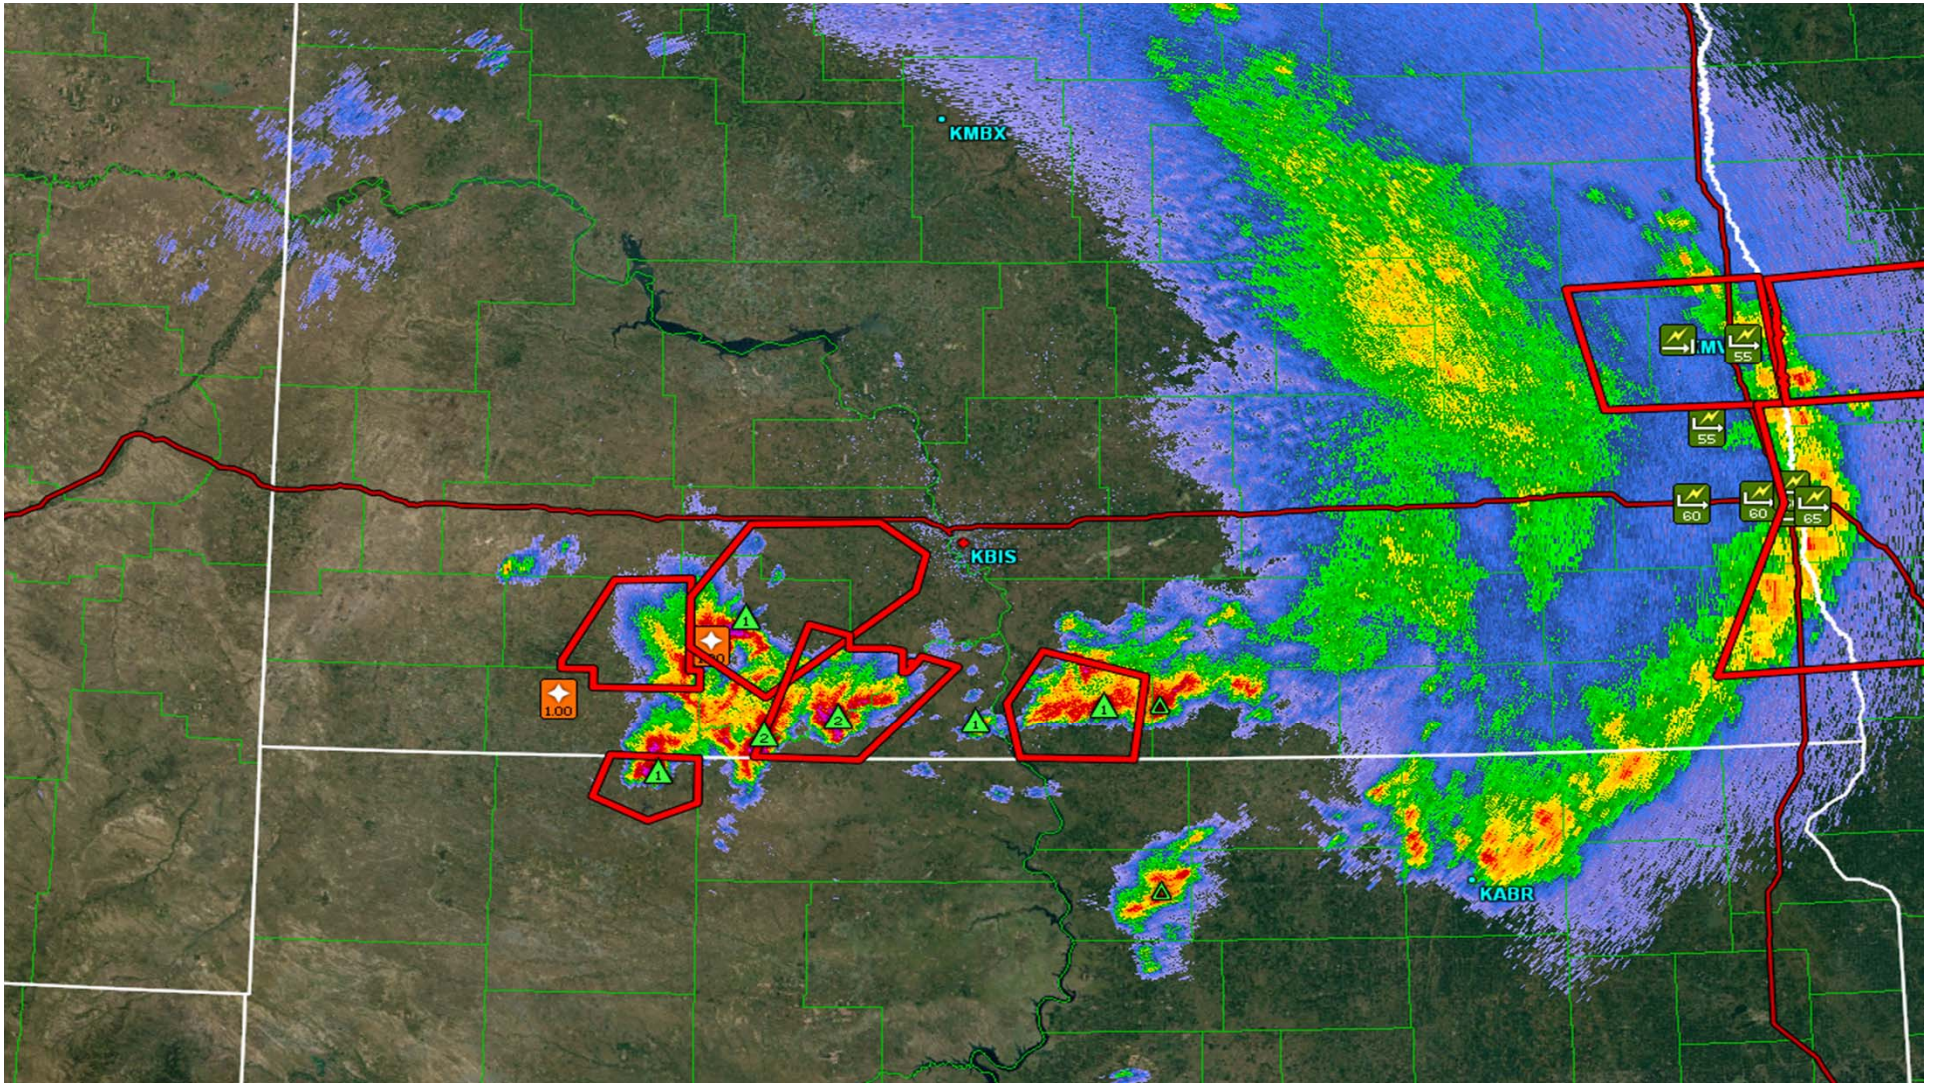

## LINTON 5N Daily Observations from July 1, 2016 to July 31, 2016

North Dakota Agricultural Weather Network (NDAWN)

Year	Mo	Da	Max Temp (F)	Min Temp (F)	Avg Soil Temp (F)	Avg Turf Temp (F)	Avg Wind Spd (MPH)	Max Wind Spd (MPH)	Avg Wind Dir (deg)	Avg Wind DirSD (deg)	Total Solar Rad (Lys)	Total PET (inch)	Rain- fall (inch)	Avg Dew Pt (F)
2016	7	1	71.5	43.9	73.6	69.4	10.1	26	121	29	438	0.23	0.08	48
2016	7	2	82.8	53.5	74.9	69.3	10.0	28	155	16	664	0.36	0.00	53
2016	7	3	82.6	56.9	76.1	69.9	13.9	29	156	19	434	0.25	0.05	59
2016	7	4	96.2	60.1	80.0	71.9	8.1	23	155	76	665	0.41	0.00	59
2016	7	5	82.8	58.5	82.2	72.7	8.4	31	33	37	664	0.35	0.00	54
2016	7	6	84.5	59.4	78.8	71.6	8.4	33	69	61	392	0.27	0.41	54
2016	7	7	77.6	54.5	72.3	69.4	10.7	29	299	54	421	0.24	0.02	55
2016	7	8	81.1	50.6	75.7	69.3	6.4	20	35	64	679	0.29	0.00	53
2016	7	9	90.3	60.2	78.0	71.2	16.2	42	135	35	539	0.37	0.16	61
2016	7	10	87.8	58.7	80.2	73.1	16.5	48	116	48	607	0.36	0.92	63
2016	7	11	77.0	57.4	74.4	68.6	10.4	61	162	60	398	0.17	2.28	61
2016	7	12	81.2	58.0	72.6	68.2	21.6	49	262	11	689	0.40	0.00	51
2016	7	13	79.1	56.4	74.7	67.9	15.0	34	287	15	594	0.33	0.00	54
2016	7	14	71.8	56.0	73.4	67.7	7.4	21	335	41	423	0.18	0.00	54