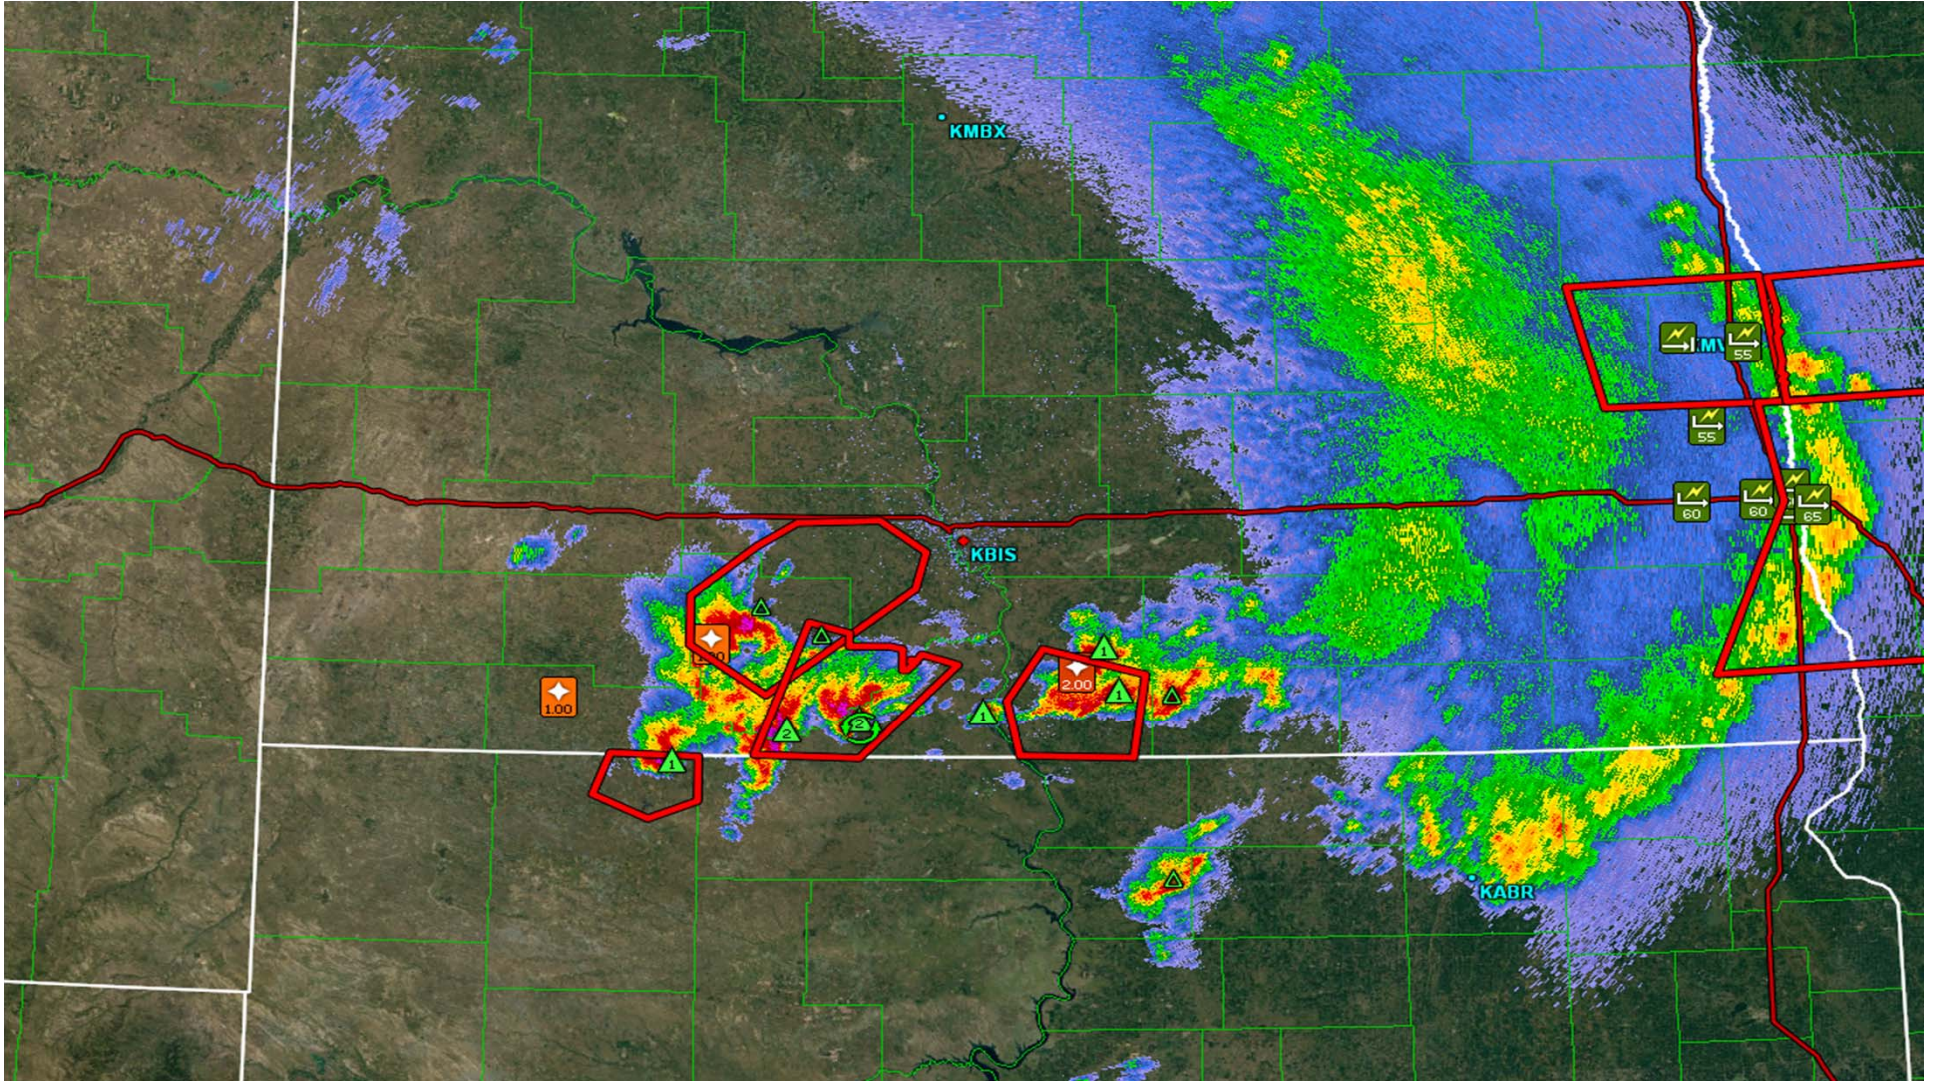

## LINTON 5N Daily Observations from July 1, 2016 to July 31, 2016

North Dakota Agricultural Weather Network (NDAWN)

Year	Mo	Da	Max Temp (F)	Min Temp (F)	Avg Soil Temp (F)	Avg Turf Temp (F)	Avg Wind Spd (MPH)	Max Wind Spd (MPH)	Avg Wind Dir (deg)	Avg Wind DirSD (deg)	Total Solar Rad (Lys)	Total PET (inch)	Rain- fall (inch)	Avg Dew Pt (F)
2016	7	1	71.5	43.9	73.6	69.4	10.1	26	121	29	438	0.23	0.08	48
2016	7	2	82.8	53.5	74.9	69.3	10.0	28	155	16	664	0.36	0.00	53
2016	7	3	82.6	56.9	76.1	69.9	13.9	29	156	19	434	0.25	0.05	59
2016	7	4	96.2	60.1	80.0	71.9	8.1	23	155	76	665	0.41	0.00	59
2016	7	5	82.8	58.5	82.2	72.7	8.4	31	33	37	664	0.35	0.00	54
2016	7	6	84.5	59.4	78.8	71.6	8.4	33	69	61	392	0.27	0.41	54
2016	7	7	77.6	54.5	72.3	69.4	10.7	29	299	54	421	0.24	0.02	55
2016	7	8	81.1	50.6	75.7	69.3	6.4	20	35	64	679	0.29	0.00	53
2016	7	9	90.3	60.2	78.0	71.2	16.2	42	135	35	539	0.37	0.16	61
2016	7	10	87.8	58.7	80.2	73.1	16.5	48	116	48	607	0.36	0.92	63
2016	7	11	77.0	57.4	74.4	68.6	10.4	61	162	60	398	0.17	2.28	61
2016	7	12	81.2	58.0	72.6	68.2	21.6	49	262	11	689	0.40	0.00	51
2016	7	13	79.1	56.4	74.7	67.9	15.0	34	287	15	594	0.33	0.00	54
2016	7	14	71.8	56.0	73.4	67.7	7.4	21	335	41	423	0.18	0.00	54