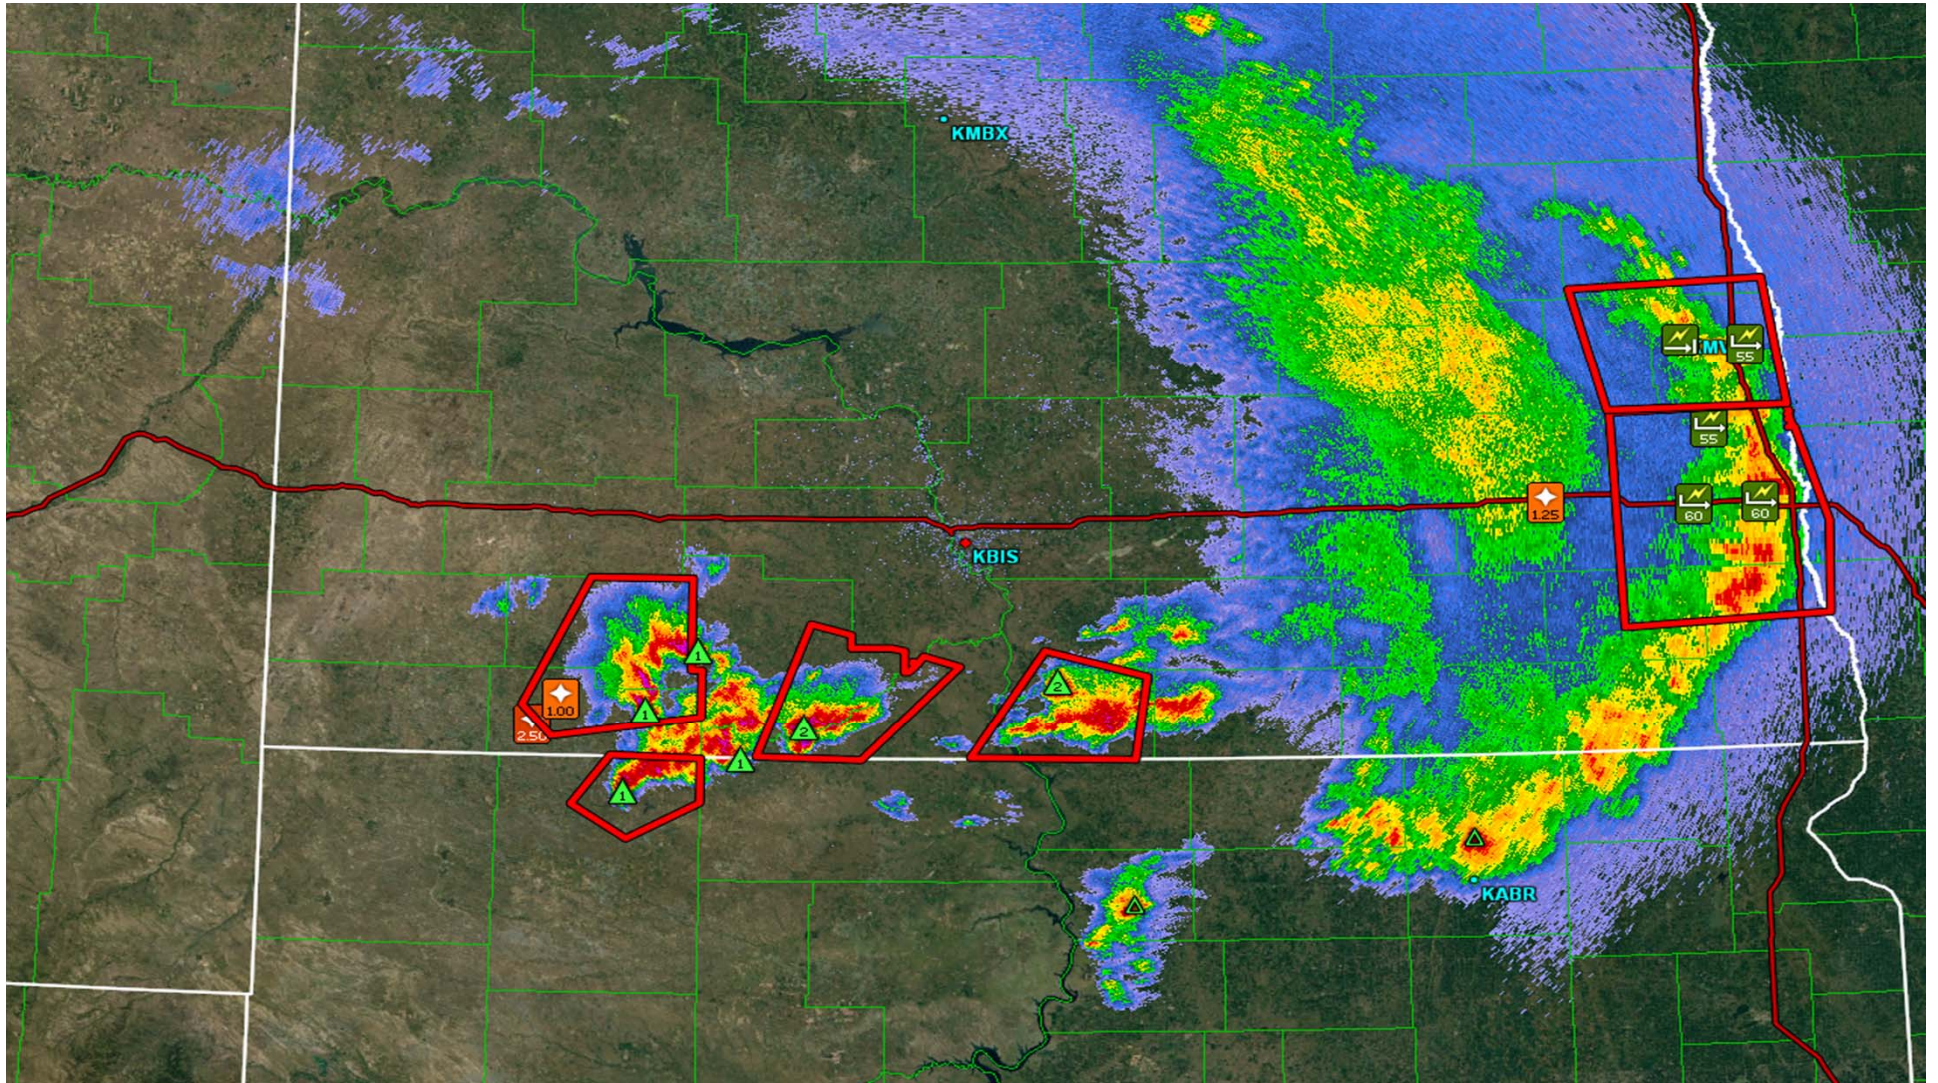

10/12/2016

NDAWN Monthly Report

LINTON 5N Daily Observations from July 1, 2016 to July 31, 2016

North Dakota Agricultural Weather Network (NDAWN)

Year	Mo	Da	Max Temp (F)	Min Temp (F)	Avg Soil Temp (F)	Avg Turf Temp (F)	Avg Wind Spd (MPH)	Max Wind Spd (MPH)	Avg Wind Dir (deg)	Avg Wind DirSD (deg)	Total Solar Rad (Lys)	Total PET (inch)	Rain- fall (inch)	Avg Dew Pt (F)
2016	7	1	71.5	43.9	73.6	69.4	10.1	26	121	29	438	0.23	0.08	48
2016	7	2	82.8	53.5	74.9	69.3	10.0	28	155	16	664	0.36	0.00	53
2016	7	3	82.6	56.9	76.1	69.9	13.9	29	156	19	434	0.25	0.05	59
2016	7	4	96.2	60.1	80.0	71.9	8.1	23	155	76	665	0.41	0.00	59
2016	7	5	82.8	58.5	82.2	72.7	8.4	31	33	37	664	0.35	0.00	54
2016	7	6	84.5	59.4	78.8	71.6	8.4	33	69	61	392	0.27	0.41	54
2016	7	7	77.6	54.5	72.3	69.4	10.7	29	299	54	421	0.24	0.02	55
2016	7	8	81.1	50.6	75.7	69.3	6.4	20	35	64	679	0.29	0.00	53
2016	7	9	90.3	60.2	78.0	71.2	16.2	42	135	35	539	0.37	0.16	61
2016	7	10	87.8	58.7	80.2	73.1	16.5	48	116	48	607	0.36	0.92	63
2016	7	11	77.0	57.4	74.4	68.6	10.4	61	162	60	398	0.17	2.28	61
2016	7	12	81.2	58.0	72.6	68.2	21.6	49	262	11	689	0.40	0.00	51
2016	7	13	79.1	56.4	74.7	67.9	15.0	34	287	15	594	0.33	0.00	54
2016	7	14	71.8	56.0	73.4	67.7	7.4	21	335	41	423	0.18	0.00	54