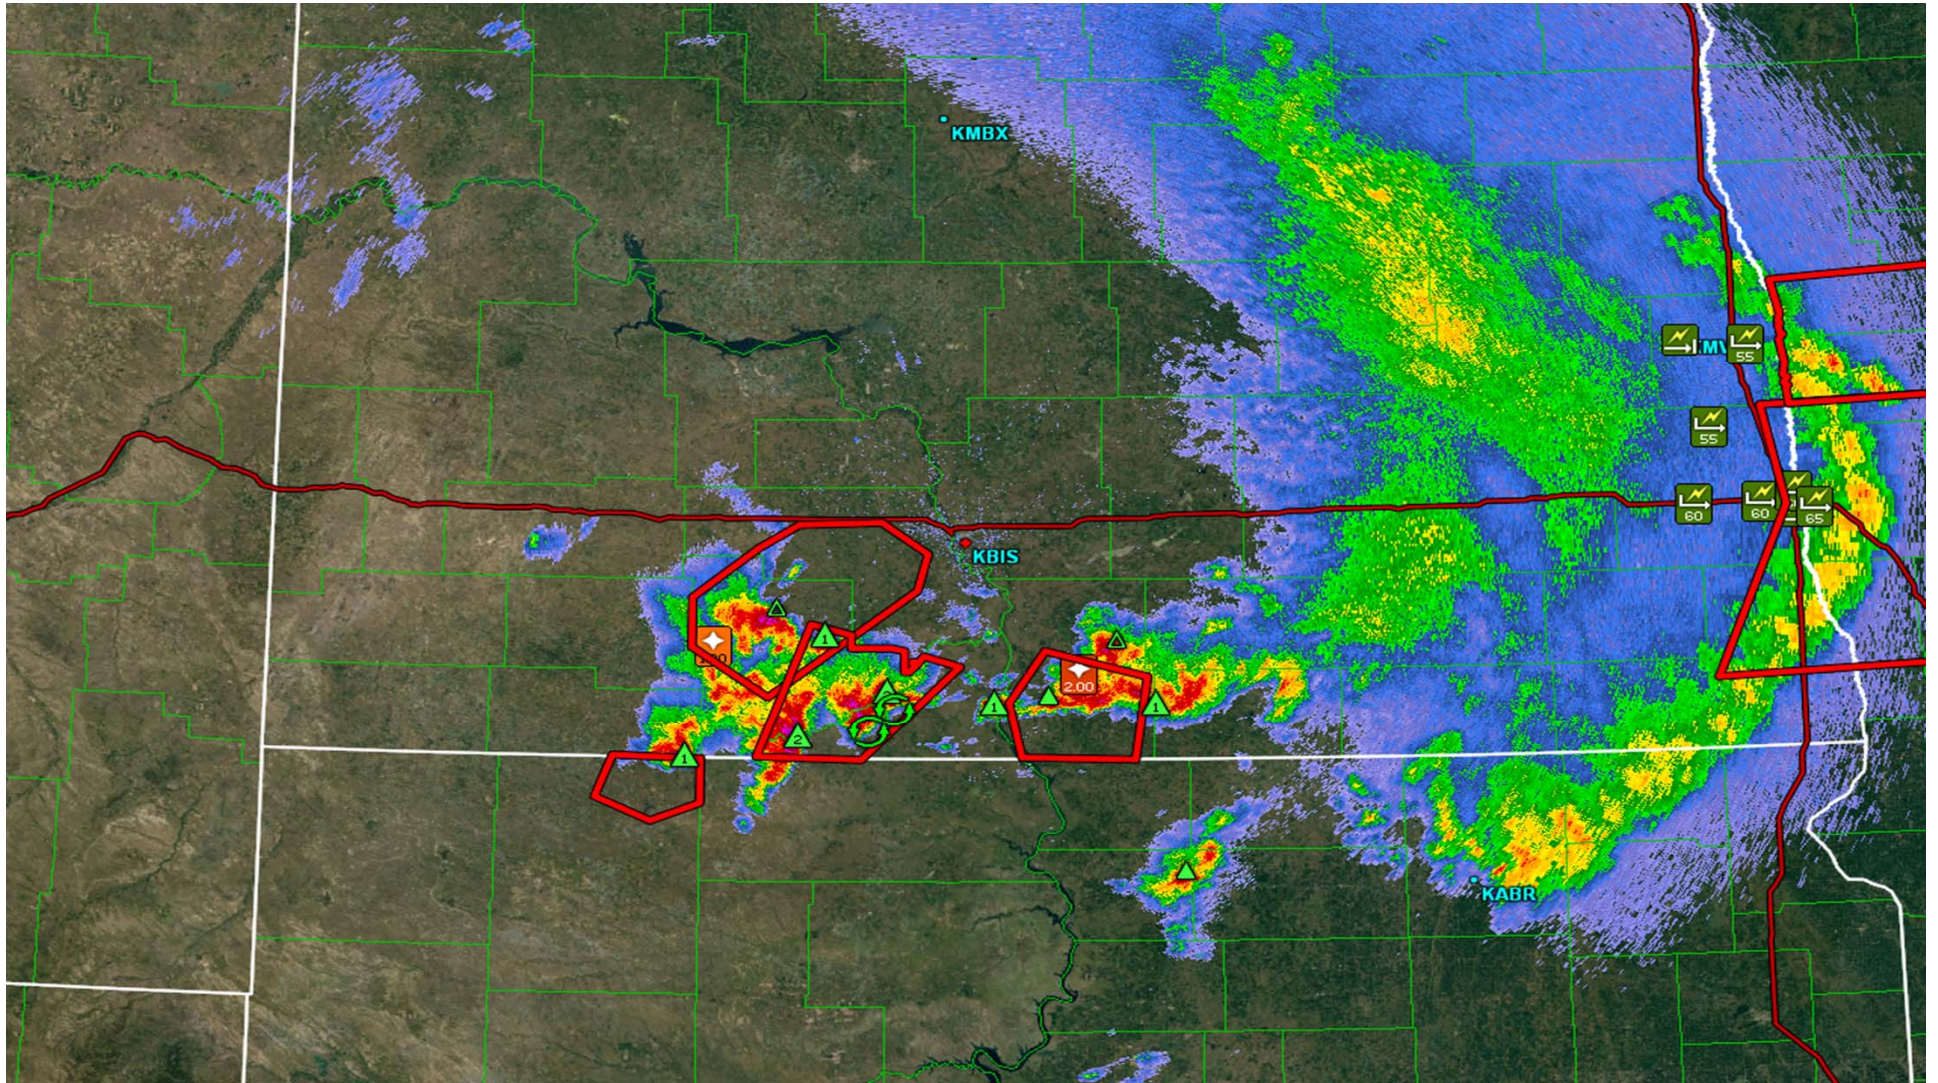

## LINTON 5N Daily Observations from July 1, 2016 to July 31, 2016

North Dakota Agricultural Weather Network (NDAWN)

Year	Mo	Da	Max Temp (F)	Min Temp (F)	Avg Soil Temp (F)	Avg Turf Temp (F)	Avg Wind Spd (MPH)	Max Wind Spd (MPH)	Avg Wind Dir (deg)	Avg Wind DirSD (deg)	Total Solar Rad (Lys)	Total PET (inch)	Rain- fall (inch)	Avg Dew Pt (F)
2016	7	1	71.5	43.9	73.6	69.4	10.1	26	121	29	438	0.23	0.08	48
2016	7	2	82.8	53.5	74.9	69.3	10.0	28	155	16	664	0.36	0.00	53
2016	7	3	82.6	56.9	76.1	69.9	13.9	29	156	19	434	0.25	0.05	59
2016	7	4	96.2	60.1	80.0	71.9	8.1	23	155	76	665	0.41	0.00	59
2016	7	5	82.8	58.5	82.2	72.7	8.4	31	33	37	664	0.35	0.00	54
2016	7	6	84.5	59.4	78.8	71.6	8.4	33	69	61	392	0.27	0.41	54
2016	7	7	77.6	54.5	72.3	69.4	10.7	29	299	54	421	0.24	0.02	55
2016	7	8	81.1	50.6	75.7	69.3	6.4	20	35	64	679	0.29	0.00	53
2016	7	9	90.3	60.2	78.0	71.2	16.2	42	135	35	539	0.37	0.16	61
2016	7	10	87.8	58.7	80.2	73.1	16.5	48	116	48	607	0.36	0.92	63
2016	7	11	77.0	57.4	74.4	68.6	10.4	61	162	60	398	0.17	2.28	61
2016	7	12	81.2	58.0	72.6	68.2	21.6	49	262	11	689	0.40	0.00	51
2016	7	13	79.1	56.4	74.7	67.9	15.0	34	287	15	594	0.33	0.00	54
2016	7	14	71.8	56.0	73.4	67.7	7.4	21	335	41	423	0.18	0.00	54