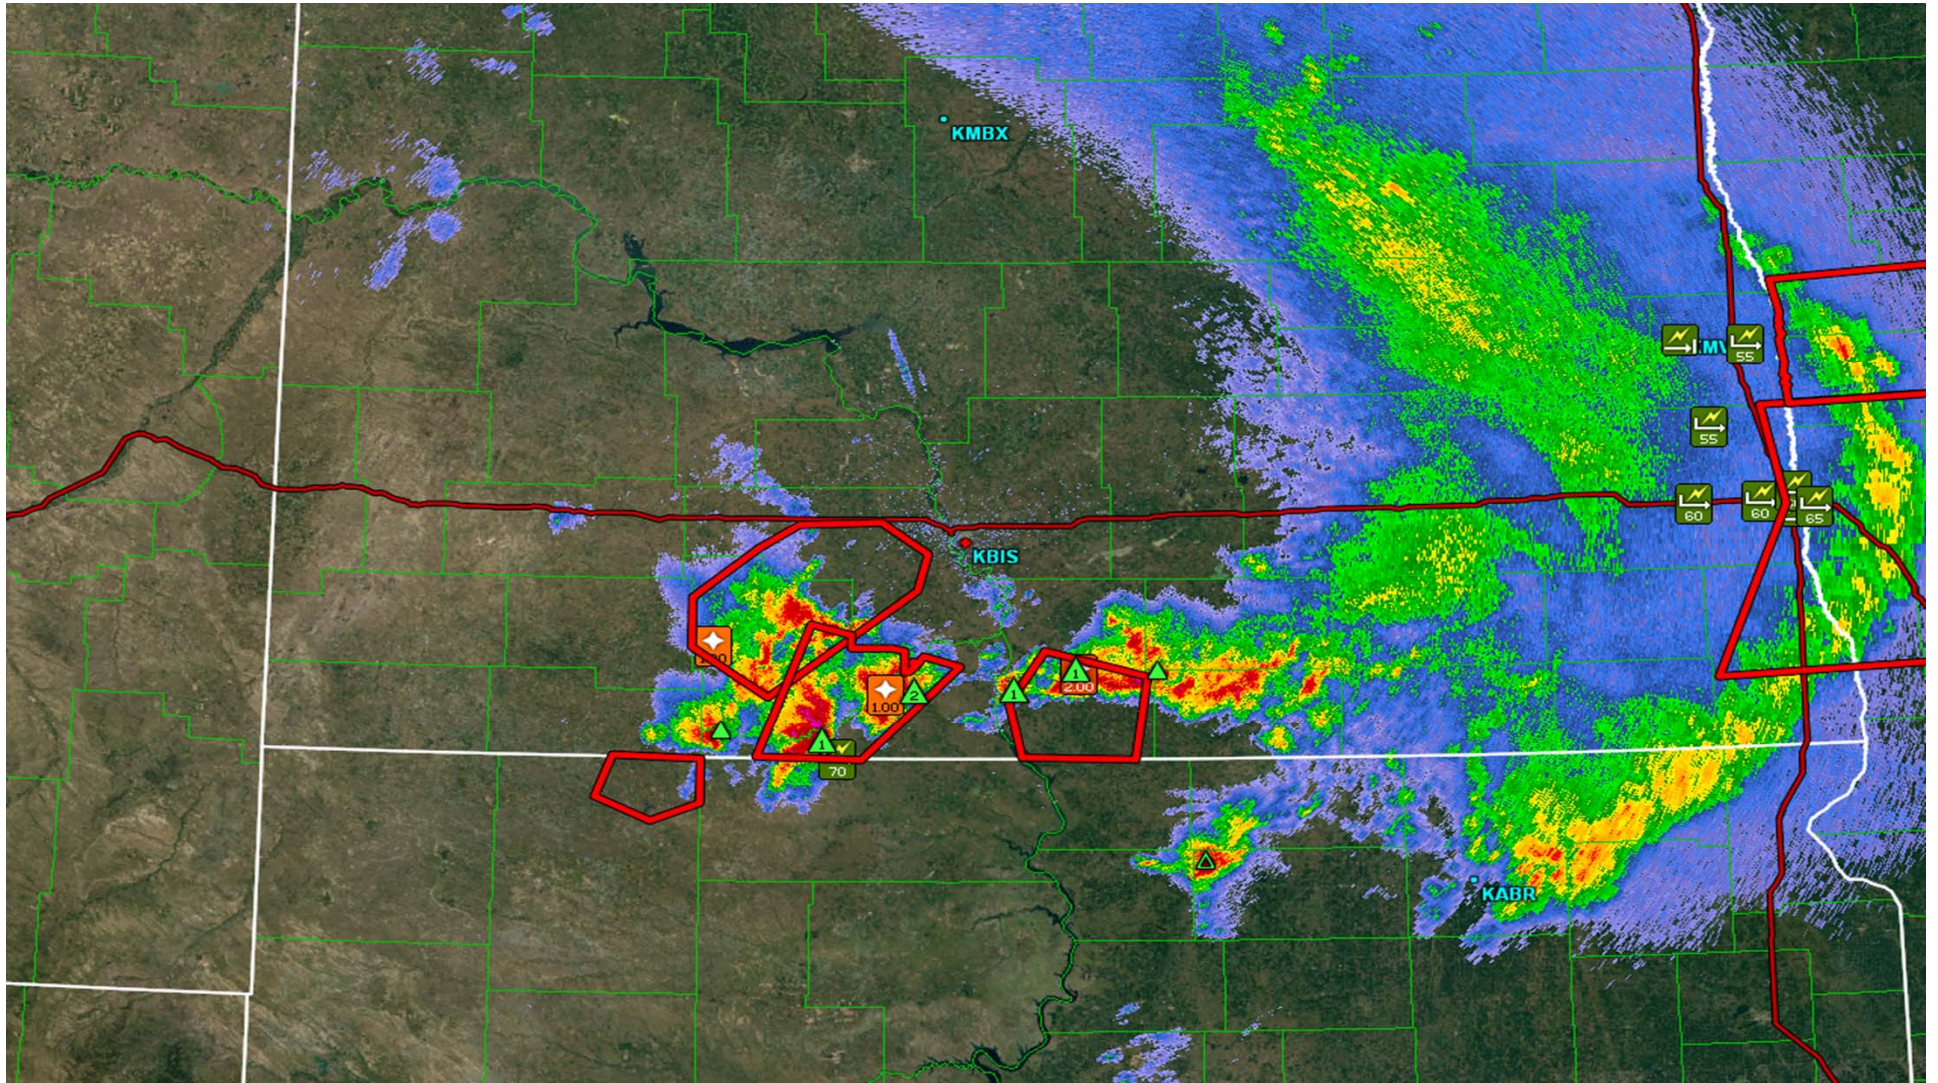

## LINTON 5N Daily Observations from July 1, 2016 to July 31, 2016

North Dakota Agricultural Weather Network (NDAWN)

Year	Mo	Da	Max Temp (F)	Min Temp (F)	Avg Soil Temp (F)	Avg Turf Temp (F)	Avg Wind Spd (MPH)	Max Wind Spd (MPH)	Avg Wind Dir (deg)	Avg Wind DirSD (deg)	Total Solar Rad (Lys)	Total PET (inch)	Rain- fall (inch)	Avg Dew Pt (F)
2016	7	1	71.5	43.9	73.6	69.4	10.1	26	121	29	438	0.23	0.08	48
2016	7	2	82.8	53.5	74.9	69.3	10.0	28	155	16	664	0.36	0.00	53
2016	7	3	82.6	56.9	76.1	69.9	13.9	29	156	19	434	0.25	0.05	59
2016	7	4	96.2	60.1	80.0	71.9	8.1	23	155	76	665	0.41	0.00	59
2016	7	5	82.8	58.5	82.2	72.7	8.4	31	33	37	664	0.35	0.00	54
2016	7	6	84.5	59.4	78.8	71.6	8.4	33	69	61	392	0.27	0.41	54
2016	7	7	77.6	54.5	72.3	69.4	10.7	29	299	54	421	0.24	0.02	55
2016	7	8	81.1	50.6	75.7	69.3	6.4	20	35	64	679	0.29	0.00	53
2016	7	9	90.3	60.2	78.0	71.2	16.2	42	135	35	539	0.37	0.16	61
2016	7	10	87.8	58.7	80.2	73.1	16.5	48	116	48	607	0.36	0.92	63
2016	7	11	77.0	57.4	74.4	68.6	10.4	61	162	60	398	0.17	2.28	61
2016	7	12	81.2	58.0	72.6	68.2	21.6	49	262	11	689	0.40	0.00	51
2016	7	13	79.1	56.4	74.7	67.9	15.0	34	287	15	594	0.33	0.00	54
2016	7	14	71.8	56.0	73.4	67.7	7.4	21	335	41	423	0.18	0.00	54