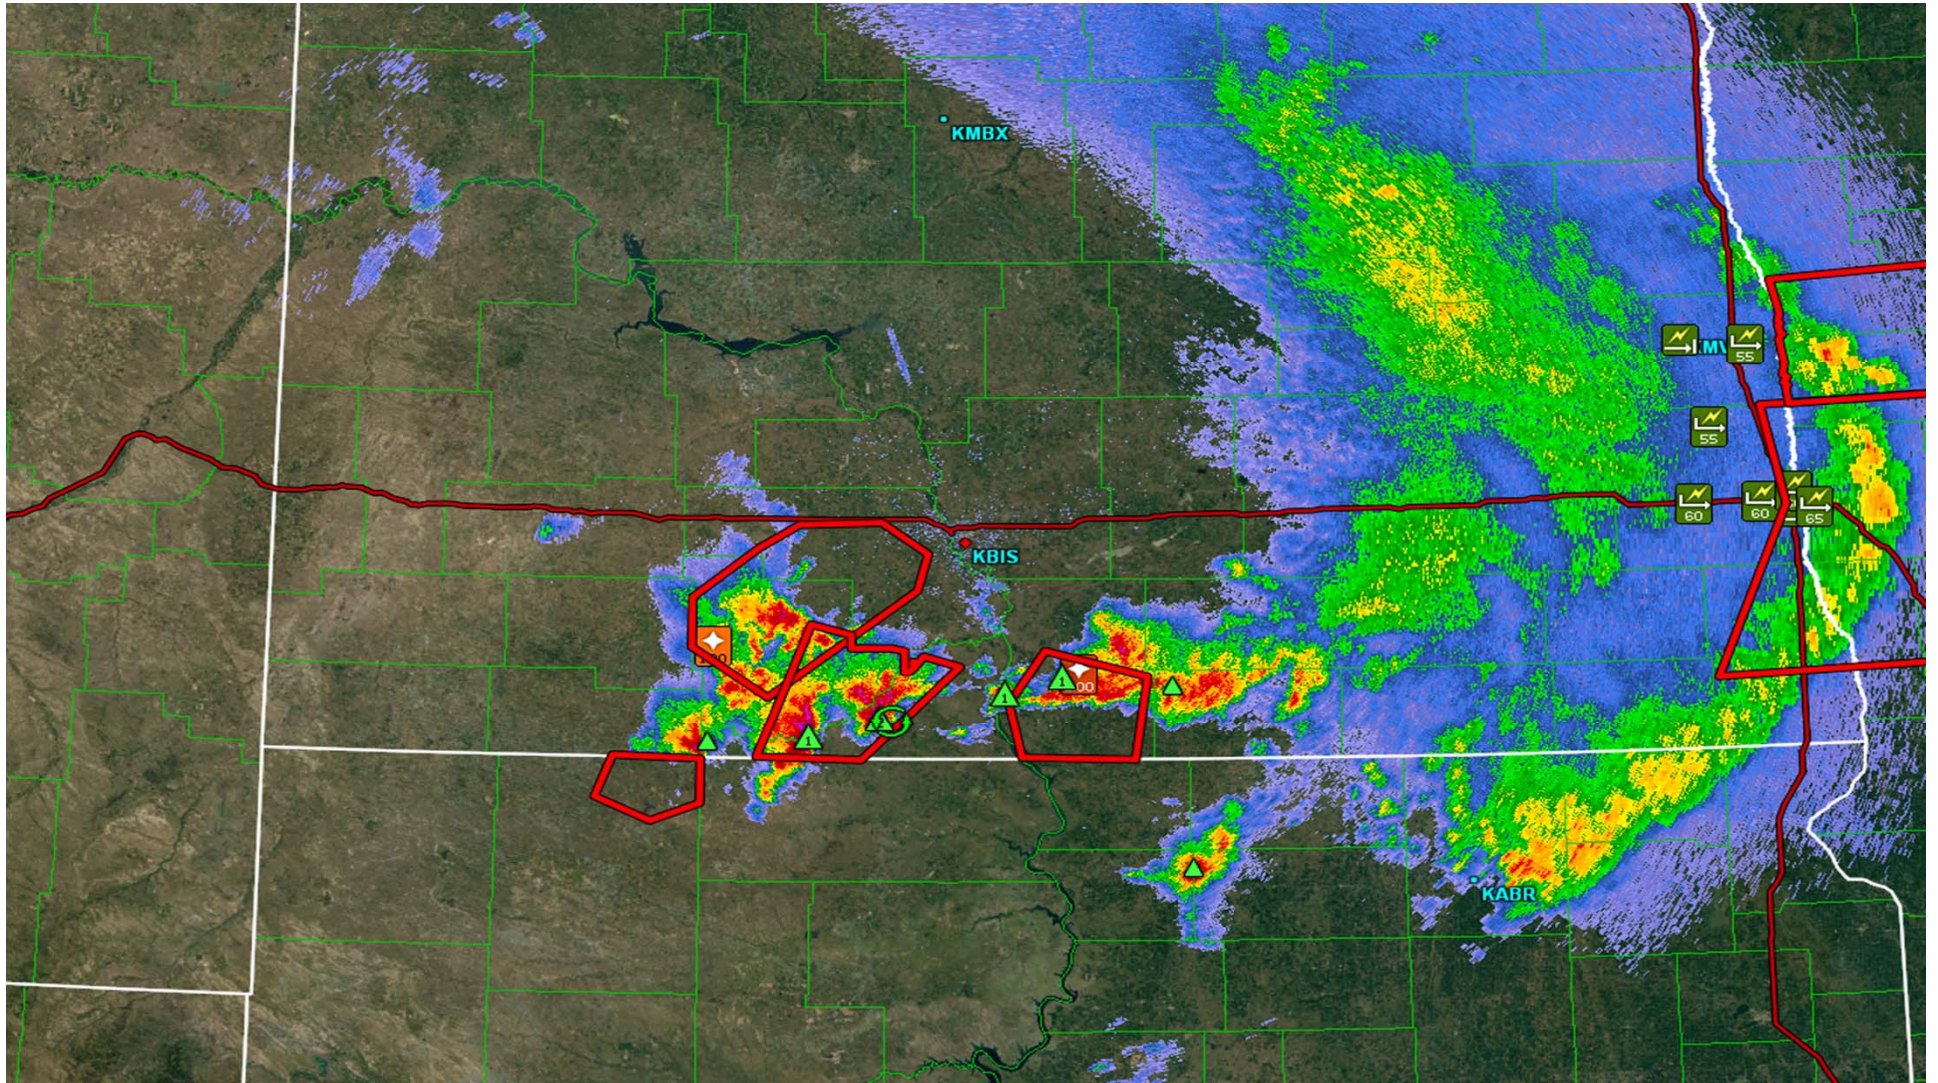

## LINTON 5N Daily Observations from July 1, 2016 to July 31, 2016

North Dakota Agricultural Weather Network (NDAWN)

Year	Mo	Da	Max Temp (F)	Min Temp (F)	Avg Soil Temp (F)	Avg Turf Temp (F)	Avg Wind Spd (MPH)	Max Wind Spd (MPH)	Avg Wind Dir (deg)	Avg Wind DirSD (deg)	Total Solar Rad (Lys)	Total PET (inch)	Rain- fall (inch)	Avg Dew Pt (F)
2016	7	1	71.5	43.9	73.6	69.4	10.1	26	121	29	438	0.23	0.08	48
2016	7	2	82.8	53.5	74.9	69.3	10.0	28	155	16	664	0.36	0.00	53
2016	7	3	82.6	56.9	76.1	69.9	13.9	29	156	19	434	0.25	0.05	59
2016	7	4	96.2	60.1	80.0	71.9	8.1	23	155	76	665	0.41	0.00	59
2016	7	5	82.8	58.5	82.2	72.7	8.4	31	33	37	664	0.35	0.00	54
2016	7	6	84.5	59.4	78.8	71.6	8.4	33	69	61	392	0.27	0.41	54
2016	7	7	77.6	54.5	72.3	69.4	10.7	29	299	54	421	0.24	0.02	55
2016	7	8	81.1	50.6	75.7	69.3	6.4	20	35	64	679	0.29	0.00	53
2016	7	9	90.3	60.2	78.0	71.2	16.2	42	135	35	539	0.37	0.16	61
2016	7	10	87.8	58.7	80.2	73.1	16.5	48	116	48	607	0.36	0.92	63
2016	7	11	77.0	57.4	74.4	68.6	10.4	61	162	60	398	0.17	2.28	61
2016	7	12	81.2	58.0	72.6	68.2	21.6	49	262	11	689	0.40	0.00	51
2016	7	13	79.1	56.4	74.7	67.9	15.0	34	287	15	594	0.33	0.00	54
2016	7	14	71.8	56.0	73.4	67.7	7.4	21	335	41	423	0.18	0.00	54