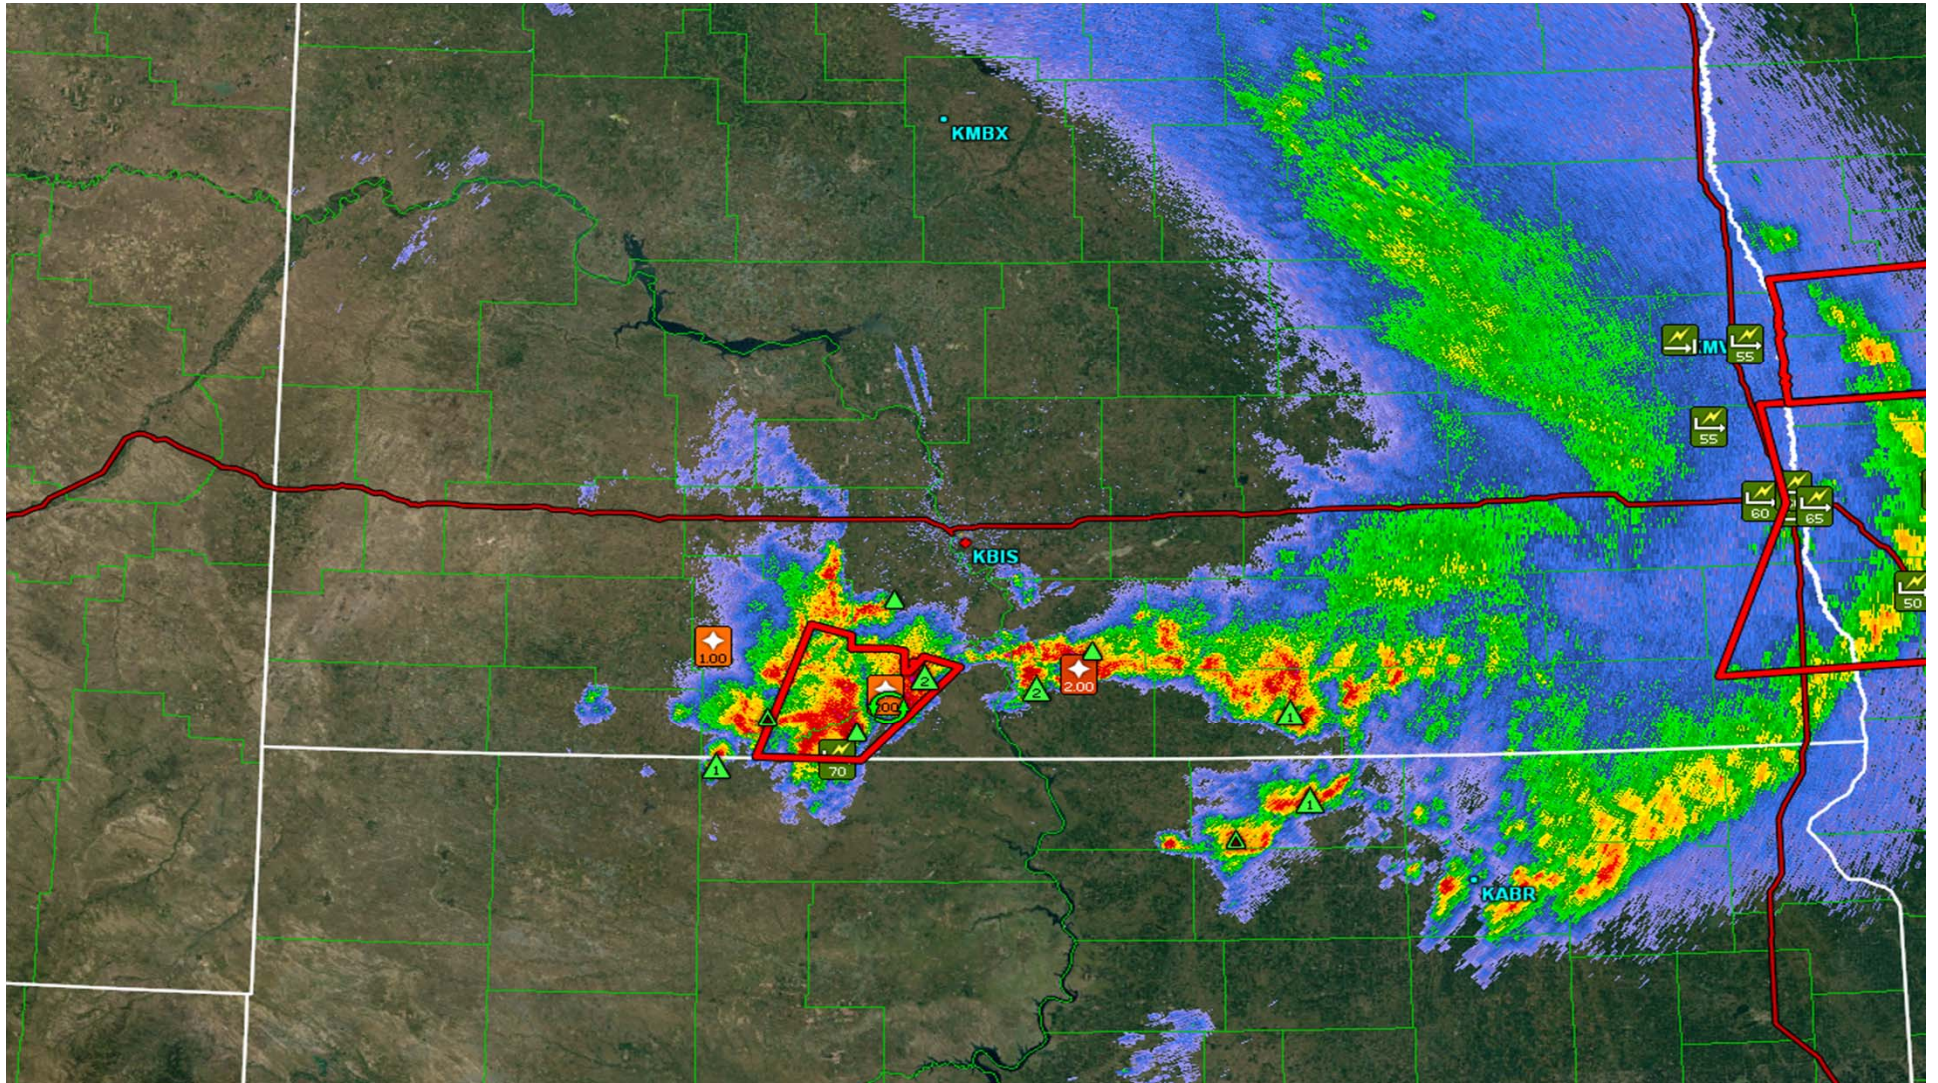

## LINTON 5N Daily Observations from July 1, 2016 to July 31, 2016

North Dakota Agricultural Weather Network (NDAWN)

Year	Mo	Da	Max Temp (F)	Min Temp (F)	Avg Soil Temp (F)	Avg Turf Temp (F)	Avg Wind Spd (MPH)	Max Wind Spd (MPH)	Avg Wind Dir (deg)	Avg Wind DirSD (deg)	Total Solar Rad (Lys)	Total PET (inch)	Rain- fall (inch)	Avg Dew Pt (F)
2016	7	1	71.5	43.9	73.6	69.4	10.1	26	121	29	438	0.23	0.08	48
2016	7	2	82.8	53.5	74.9	69.3	10.0	28	155	16	664	0.36	0.00	53
2016	7	3	82.6	56.9	76.1	69.9	13.9	29	156	19	434	0.25	0.05	59
2016	7	4	96.2	60.1	80.0	71.9	8.1	23	155	76	665	0.41	0.00	59
2016	7	5	82.8	58.5	82.2	72.7	8.4	31	33	37	664	0.35	0.00	54
2016	7	6	84.5	59.4	78.8	71.6	8.4	33	69	61	392	0.27	0.41	54
2016	7	7	77.6	54.5	72.3	69.4	10.7	29	299	54	421	0.24	0.02	55
2016	7	8	81.1	50.6	75.7	69.3	6.4	20	35	64	679	0.29	0.00	53
2016	7	9	90.3	60.2	78.0	71.2	16.2	42	135	35	539	0.37	0.16	61
2016	7	10	87.8	58.7	80.2	73.1	16.5	48	116	48	607	0.36	0.92	63
2016	7	11	77.0	57.4	74.4	68.6	10.4	61	162	60	398	0.17	2.28	61
2016	7	12	81.2	58.0	72.6	68.2	21.6	49	262	11	689	0.40	0.00	51
2016	7	13	79.1	56.4	74.7	67.9	15.0	34	287	15	594	0.33	0.00	54
2016	7	14	71.8	56.0	73.4	67.7	7.4	21	335	41	423	0.18	0.00	54