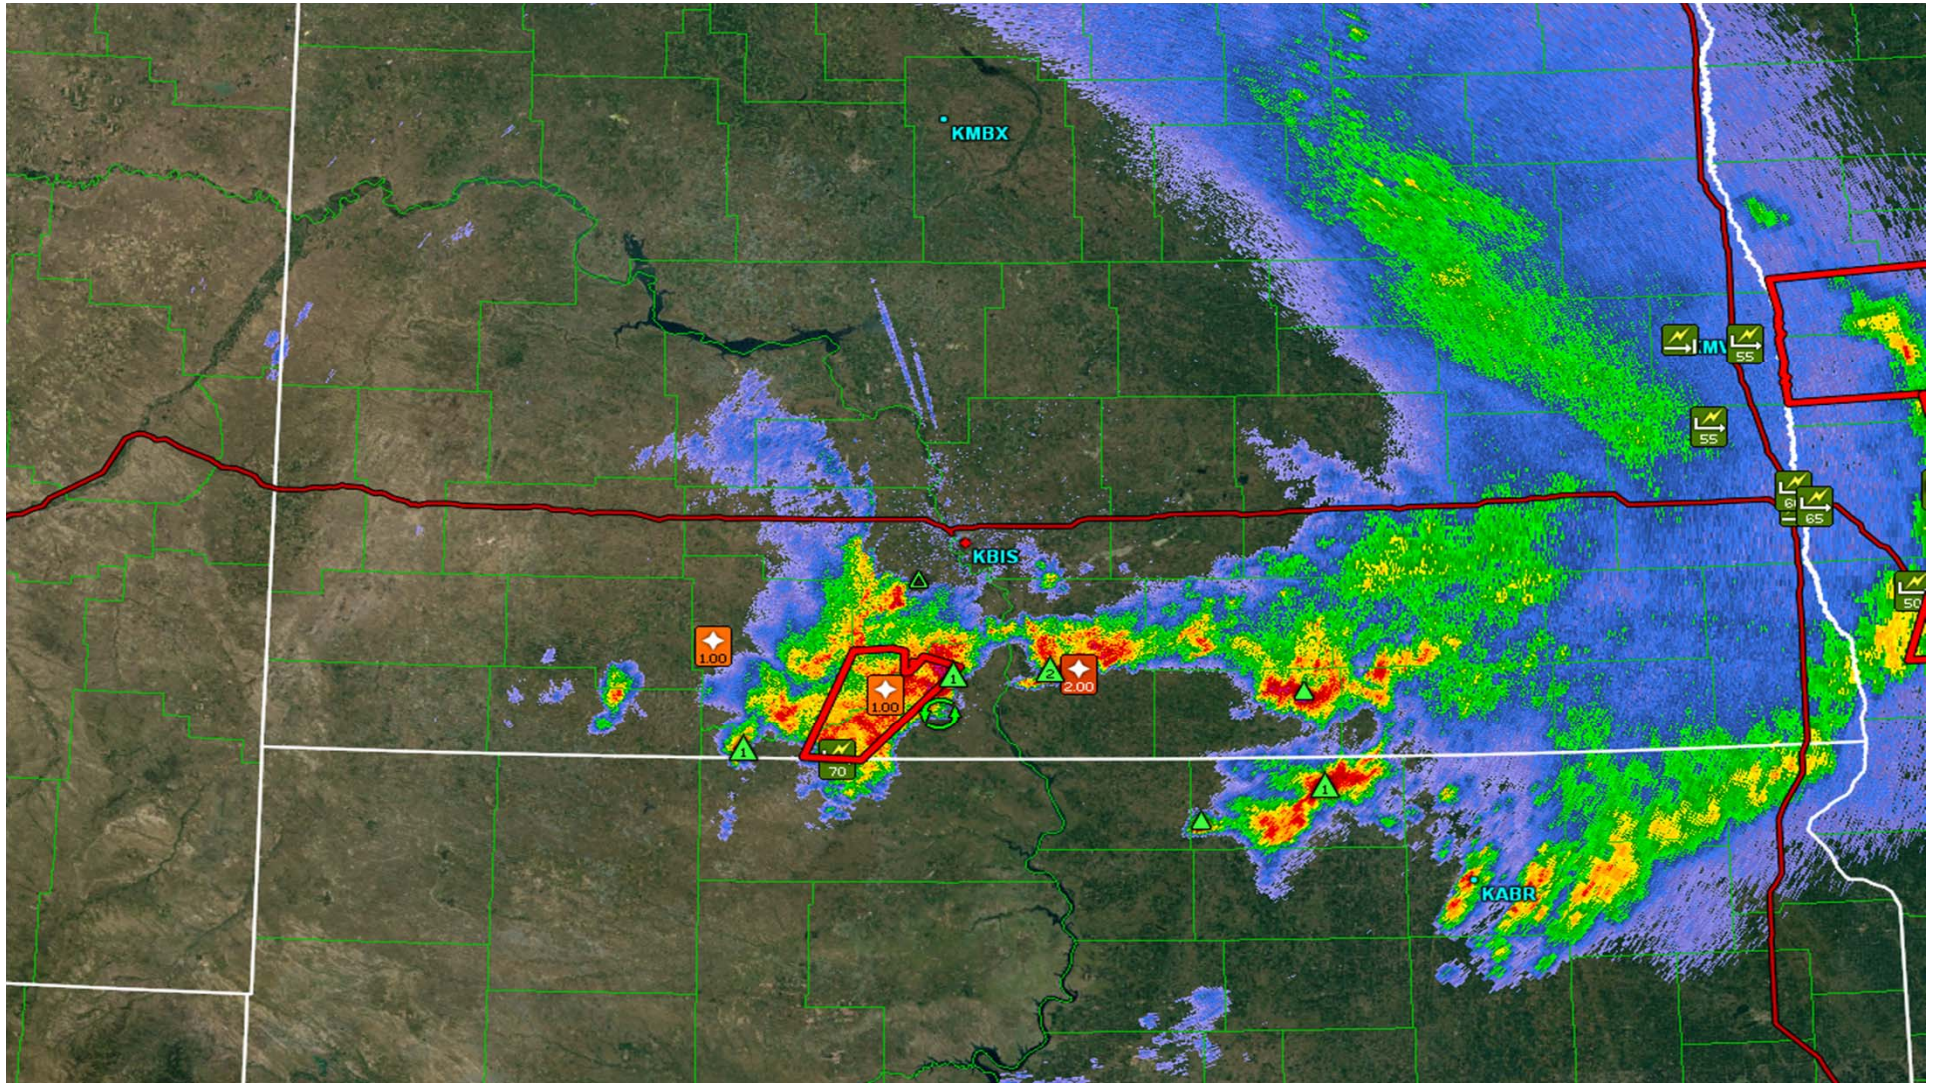

## LINTON 5N Daily Observations from July 1, 2016 to July 31, 2016

North Dakota Agricultural Weather Network (NDAWN)

Year	Mo	Da	Max Temp (F)	Min Temp (F)	Avg Soil Temp (F)	Avg Turf Temp (F)	Avg Wind Spd (MPH)	Max Wind Spd (MPH)	Avg Wind Dir (deg)	Avg Wind DirSD (deg)	Total Solar Rad (Lys)	Total PET (inch)	Rain- fall (inch)	Avg Dew Pt (F)
2016	7	1	71.5	43.9	73.6	69.4	10.1	26	121	29	438	0.23	0.08	48
2016	7	2	82.8	53.5	74.9	69.3	10.0	28	155	16	664	0.36	0.00	53
2016	7	3	82.6	56.9	76.1	69.9	13.9	29	156	19	434	0.25	0.05	59
2016	7	4	96.2	60.1	80.0	71.9	8.1	23	155	76	665	0.41	0.00	59
2016	7	5	82.8	58.5	82.2	72.7	8.4	31	33	37	664	0.35	0.00	54
2016	7	6	84.5	59.4	78.8	71.6	8.4	33	69	61	392	0.27	0.41	54
2016	7	7	77.6	54.5	72.3	69.4	10.7	29	299	54	421	0.24	0.02	55
2016	7	8	81.1	50.6	75.7	69.3	6.4	20	35	64	679	0.29	0.00	53
2016	7	9	90.3	60.2	78.0	71.2	16.2	42	135	35	539	0.37	0.16	61
2016	7	10	87.8	58.7	80.2	73.1	16.5	48	116	48	607	0.36	0.92	63
2016	7	11	77.0	57.4	74.4	68.6	10.4	61	162	60	398	0.17	2.28	61
2016	7	12	81.2	58.0	72.6	68.2	21.6	49	262	11	689	0.40	0.00	51
2016	7	13	79.1	56.4	74.7	67.9	15.0	34	287	15	594	0.33	0.00	54
2016	7	14	71.8	56.0	73.4	67.7	7.4	21	335	41	423	0.18	0.00	54