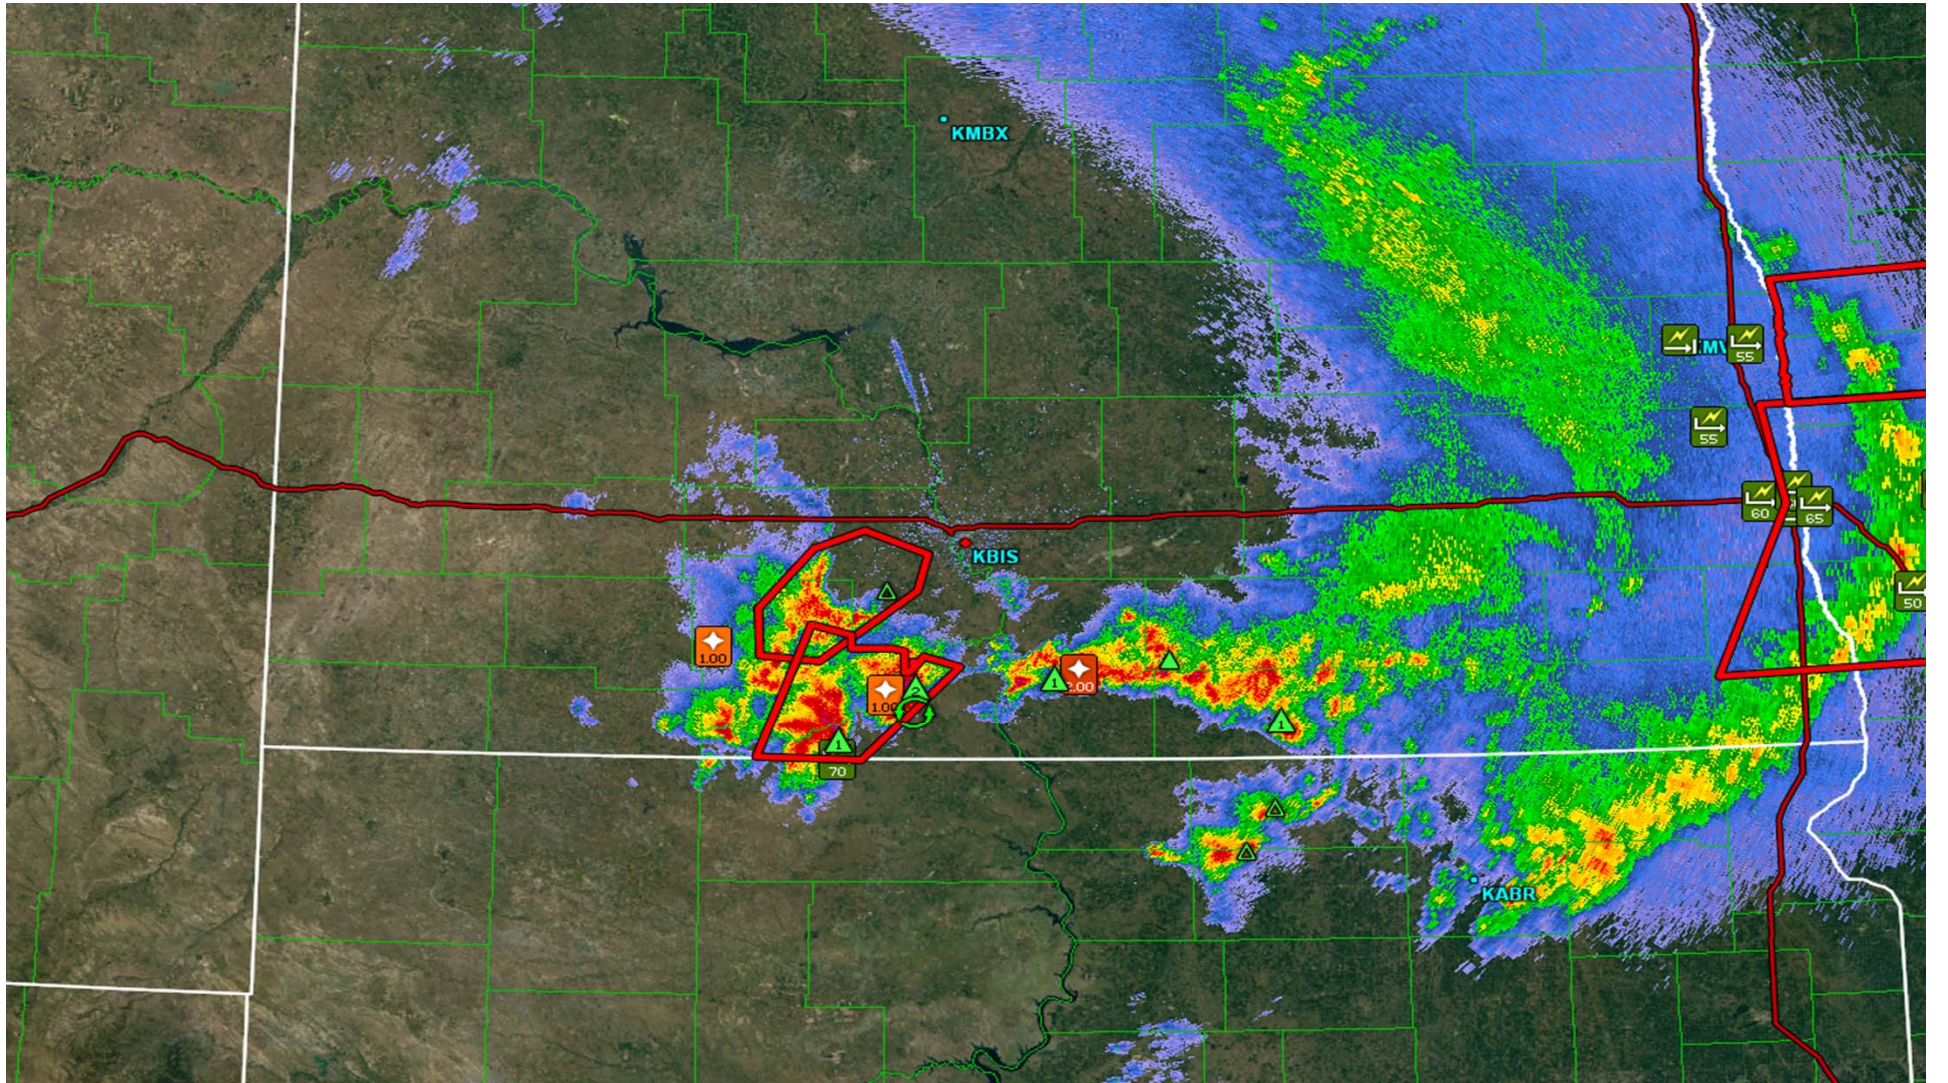

## LINTON 5N Daily Observations from July 1, 2016 to July 31, 2016

North Dakota Agricultural Weather Network (NDAWN)

Year	Mo	Da	Max Temp (F)	Min Temp (F)	Avg Soil Temp (F)	Avg Turf Temp (F)	Avg Wind Spd (MPH)	Max Wind Spd (MPH)	Avg Wind Dir (deg)	Avg Wind DirSD (deg)	Total Solar Rad (Lys)	Total PET (inch)	Rain- fall (inch)	Avg Dew Pt (F)
2016	7	1	71.5	43.9	73.6	69.4	10.1	26	121	29	438	0.23	0.08	48
2016	7	2	82.8	53.5	74.9	69.3	10.0	28	155	16	664	0.36	0.00	53
2016	7	3	82.6	56.9	76.1	69.9	13.9	29	156	19	434	0.25	0.05	59
2016	7	4	96.2	60.1	80.0	71.9	8.1	23	155	76	665	0.41	0.00	59
2016	7	5	82.8	58.5	82.2	72.7	8.4	31	33	37	664	0.35	0.00	54
2016	7	6	84.5	59.4	78.8	71.6	8.4	33	69	61	392	0.27	0.41	54
2016	7	7	77.6	54.5	72.3	69.4	10.7	29	299	54	421	0.24	0.02	55
2016	7	8	81.1	50.6	75.7	69.3	6.4	20	35	64	679	0.29	0.00	53
2016	7	9	90.3	60.2	78.0	71.2	16.2	42	135	35	539	0.37	0.16	61
2016	7	10	87.8	58.7	80.2	73.1	16.5	48	116	48	607	0.36	0.92	63
2016	7	11	77.0	57.4	74.4	68.6	10.4	61	162	60	398	0.17	2.28	61
2016	7	12	81.2	58.0	72.6	68.2	21.6	49	262	11	689	0.40	0.00	51
2016	7	13	79.1	56.4	74.7	67.9	15.0	34	287	15	594	0.33	0.00	54
2016	7	14	71.8	56.0	73.4	67.7	7.4	21	335	41	423	0.18	0.00	54