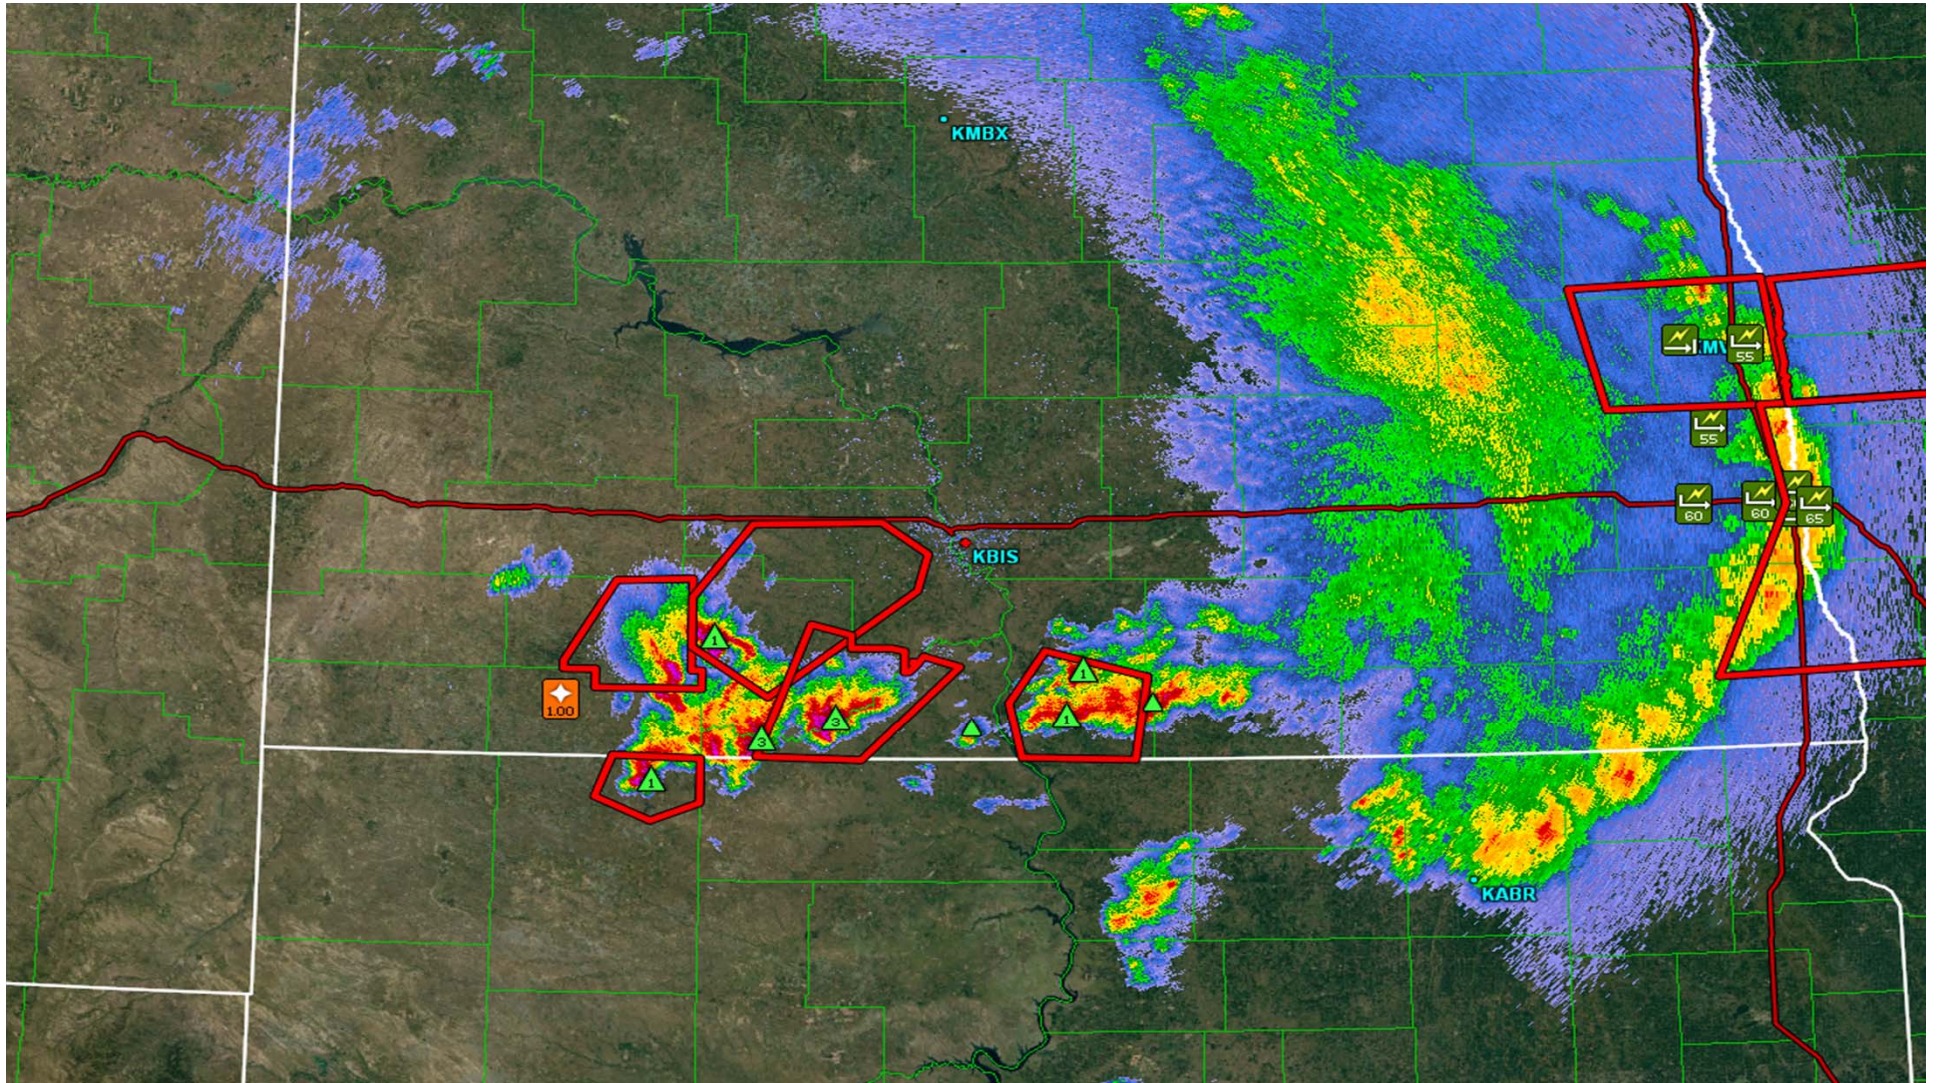

## LINTON 5N Daily Observations from July 1, 2016 to July 31, 2016

North Dakota Agricultural Weather Network (NDAWN)

Year	Mo	Da	Max Temp (F)	Min Temp (F)	Avg Soil Temp (F)	Avg Turf Temp (F)	Avg Wind Spd (MPH)	Max Wind Spd (MPH)	Avg Wind Dir (deg)	Avg Wind DirSD (deg)	Total Solar Rad (Lys)	Total PET (inch)	Rain- fall (inch)	Avg Dew Pt (F)
2016	7	1	71.5	43.9	73.6	69.4	10.1	26	121	29	438	0.23	0.08	48
2016	7	2	82.8	53.5	74.9	69.3	10.0	28	155	16	664	0.36	0.00	53
2016	7	3	82.6	56.9	76.1	69.9	13.9	29	156	19	434	0.25	0.05	59
2016	7	4	96.2	60.1	80.0	71.9	8.1	23	155	76	665	0.41	0.00	59
2016	7	5	82.8	58.5	82.2	72.7	8.4	31	33	37	664	0.35	0.00	54
2016	7	6	84.5	59.4	78.8	71.6	8.4	33	69	61	392	0.27	0.41	54
2016	7	7	77.6	54.5	72.3	69.4	10.7	29	299	54	421	0.24	0.02	55
2016	7	8	81.1	50.6	75.7	69.3	6.4	20	35	64	679	0.29	0.00	53
2016	7	9	90.3	60.2	78.0	71.2	16.2	42	135	35	539	0.37	0.16	61
2016	7	10	87.8	58.7	80.2	73.1	16.5	48	116	48	607	0.36	0.92	63
2016	7	11	77.0	57.4	74.4	68.6	10.4	61	162	60	398	0.17	2.28	61
2016	7	12	81.2	58.0	72.6	68.2	21.6	49	262	11	689	0.40	0.00	51
2016	7	13	79.1	56.4	74.7	67.9	15.0	34	287	15	594	0.33	0.00	54
2016	7	14	71.8	56.0	73.4	67.7	7.4	21	335	41	423	0.18	0.00	54