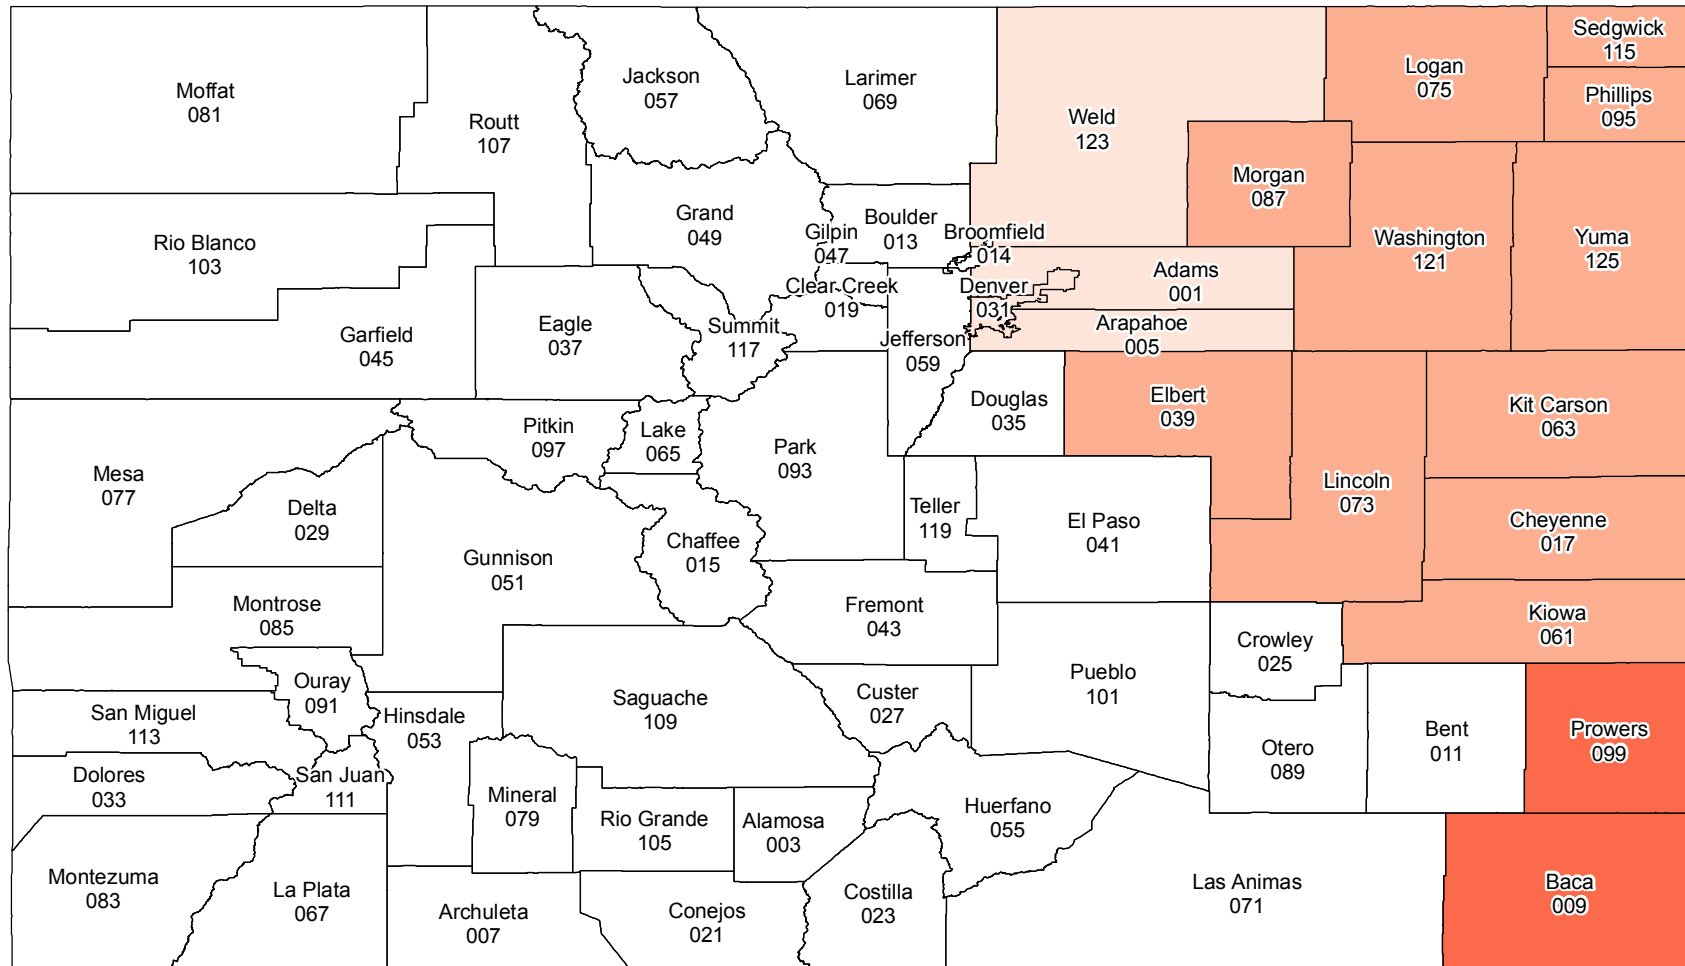

Colorado

2018 Crop Year Final Planting Dates

Sunflowers

Source: Risk Management Agency
 Map Created By: RMA, Topeka Regional Office, Topeka KS
 Map Creation Date: January 12, 2018
 Map Projection: World Mercator

The Information displayed in this map is intended to serve as an aid in displaying data provided or stored by the Risk Management Agency. It does not modify, replace, or supersede and USDA published policy provision or procedure.